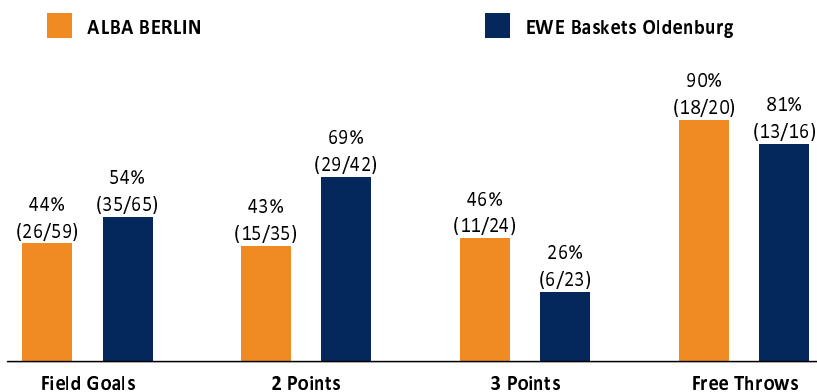

ALBA BERLIN

81 : 89 EWE Baskets Oldenburg

Referee: PANTHER Anne
Umpires: STRAUBE Carsten / KRAUSE Oliver
Commissioner: GITZLER Jörg

Berlin, Mercedes-Benz Arena (14.500 Plätze), DI 9 MRZ 2021, 19:00, Game-ID: 25666

Scoreboard table showing quarter scores (Q1-Q4) for BER and OLD.

BER - ALBA BERLIN (Coach: GARCIA RENESES Alejandro)

Main player statistics table for ALBA BERLIN including columns for No., Name, Min, PTS, 2 Points, 3 Points, Field Goals, Free Throws, and various rebound/assist metrics.

OLD - EWE Baskets Oldenburg (Coach: DRIJENCIC Mladen)

Main player statistics table for EWE BASKETS OLDENBURG including columns for No., Name, Min, PTS, 2 Points, 3 Points, Field Goals, Free Throws, and various rebound/assist metrics.

Summary comparison table between BER and OLD for various statistical categories like Rebounds, Assists, Fouls, etc.

EASycREDIT-BBL.DE

Alle offiziellen Statistiken der easycCredit BBL, Daten, Rekorde uvm. gibt es auf easycCredit-BBL.de! News, Stats, Tabelle und Spielplan für unterwegs: Kostenlos für iOS und Android in der offiziellen Liga-App!

MAGENTA SPORT

Keinen Korb mehr verpassen - Alle Spiele der easycCredit BBL und des MagentaSport BBL Pokals LIVE und in HD! Das größte Basketball-Angebot Deutschlands zuhause und mobil! www.MagentaSport.de

LEGEND: Min Minutes Played, DR Defensive Rebounds, AS Assists, BS Blocked Shots, PF Fouls, +/- Plus-Minus-Rating, DNP Did Not Play, OR Offensive Rebounds, ST Steals, SB Shots Blocked, FD Fouls Drawn, * Starters, PTS Points, TR Total Rebounds, TO Turnovers, EFF Efficiency = ((PTS + TR + AS + ST + BS) - ((FGA - FGM) + (FTA - FTM) + TO))