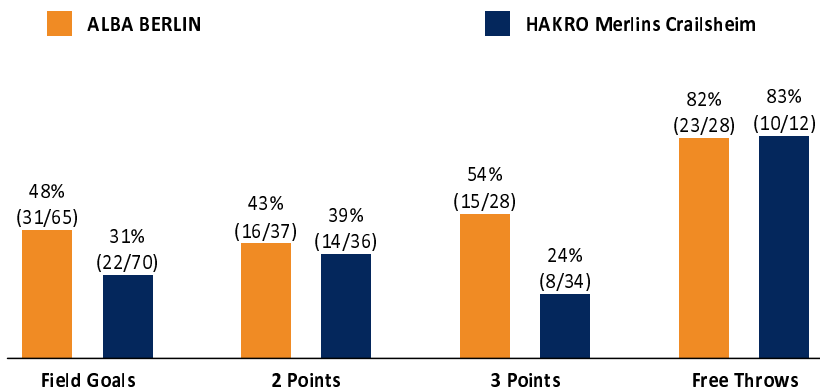

ALBA BERLIN

100 : 62 HAKRO Merlins Crailsheim

Referee: RODRIGUEZ Toni
Umpires: KRAUSE Oliver / HODZIC Nermin
Commissioner: GITZLER Jörg

Berlin, Mercedes-Benz Arena (14.500 Plätze), SO 28 FEB 2021, 18:00, Game-ID: 25674

Scoreboard table showing quarters Q1-Q4 for BER and CRA.

BER - ALBA BERLIN (Coach: GARCIA RENESES Alejandro)

Main player statistics table for ALBA BERLIN including columns for No., Name, Min, PTS, 2 Points, 3 Points, Field Goals, Free Throws, and various rebound/assist metrics.

CRA - HAKRO Merlins Crailsheim (Coach: HIALO Tuomas)

Main player statistics table for HAKRO Merlins Crailsheim with the same structure as the ALBA BERLIN table.

Summary table comparing team statistics for BER and CRA, including Rebounds, Assists, Fouls, Turnovers, Steals, and Points in the Paint.

EASycREDIT-BBL.DE

Alle offiziellen Statistiken der easycCredit BBL, Daten, Rekorde uvm. gibt es auf easycCredit-BBL.de! News, Stats, Tabelle und Spielplan für unterwegs: Kostenlos für iOS und Android in der offiziellen Liga-App!

MAGENTA SPORT

Keinen Korb mehr verpassen - Alle Spiele der easycCredit BBL und des MagentaSport BBL Pokals LIVE und in HD! Das größte Basketball-Angebot Deutschlands zuhause und mobil! www.MagentaSport.de

LEGEND: Min Minutes Played, DR Defensive Rebounds, AS Assists, BS Blocked Shots, PF Fouls, +/- Plus-Minus-Rating, DNP Did Not Play, OR Offensive Rebounds, ST Steals, SB Shots Blocked, FD Fouls Drawn, * Starters, PTS Points, TR Total Rebounds, TO Turnovers, EFF Efficiency = ((PTS + TR + AS + ST + BS) - ((FGA - FGM) + (FTA - FTM) + TO))