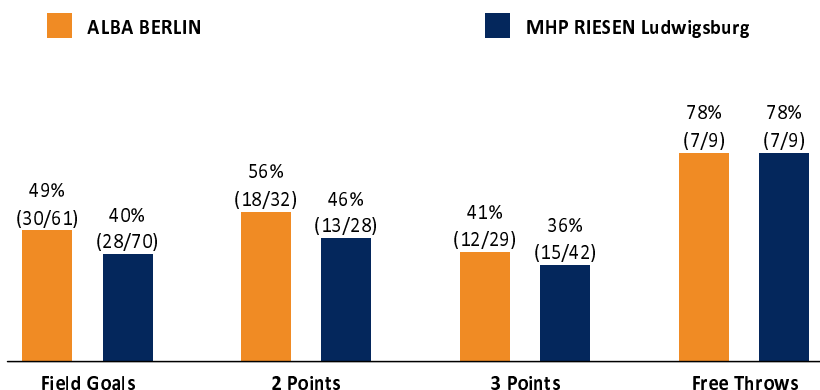

ALBA BERLIN

79 : 78 MHP RIESEN Ludwigsburg

Referee: STRAUBE Carsten
Umpires: BITTNER Steve / HODZIC Nermin
Commissioner: GITZLER Jörg

Berlin, Mercedes-Benz Arena (14.500 Plätze), DI 4 MAI 2021, 19:00, Game-ID: 25782

Scoreboard table showing quarter scores (Q1-Q4) for BER and LUD.

BER - ALBA BERLIN (Coach: GARCIA RENESES Alejandro)

Main player statistics table for ALBA BERLIN including columns for No., Name, Min, PTS, 2 Points, 3 Points, Field Goals, Free Throws, and various rebound/steal metrics.

LUD - MHP RIESEN Ludwigsburg (Coach: PATRICK John)

Main player statistics table for MHP RIESEN Ludwigsburg including columns for No., Name, Min, PTS, 2 Points, 3 Points, Field Goals, Free Throws, and various rebound/steal metrics.

Summary comparison table between BER and LUD for various statistics like Rebounds, Assists, Fouls, Turnovers, Steals, Points in the Paint, etc.

EASYCREDIT-BBL.DE

Alle offiziellen Statistiken der easyCredit BBL, Daten, Rekorde uvm. gibt es auf easyCredit-BBL.de! News, Stats, Tabelle und Spielplan für unterwegs: Kostenlos für iOS und Android in der offiziellen Liga-App!

MAGENTA SPORT

Keinen Korb mehr verpassen - Alle Spiele der easyCredit BBL und des MagentaSport BBL Pokals LIVE und in HD! Das größte Basketball-Angebot Deutschlands zuhause und mobil! www.MagentaSport.de

LEGEND: Min Minutes Played, DR Defensive Rebounds, AS Assists, BS Blocked Shots, PF Fouls, +/- Plus-Minus-Rating, DNP Did Not Play, OR Offensive Rebounds, ST Steals, SB Shots Blocked, FD Fouls Drawn, * Starters, PTS Points, TR Total Rebounds, TO Turnovers, EFF Efficiency = ((PTS + TR + AS + ST + BS) - ((FGA - FGM) + (FTA - FTM) + TO))