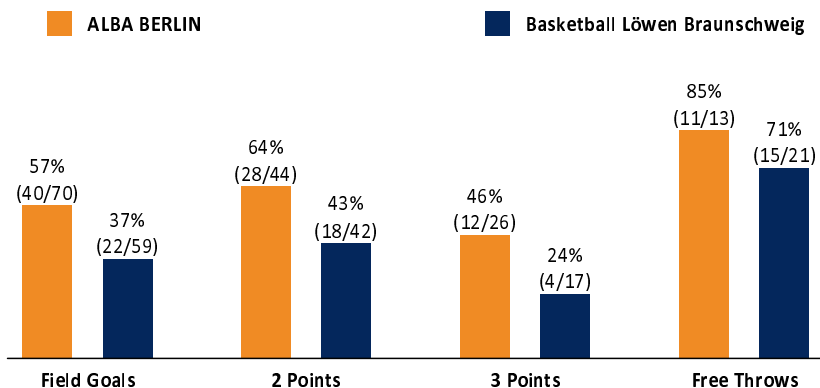

ALBA BERLIN

103 : 63 Basketball Löwen Braunschweig

Referee: LOTTERMOSER Robert
Umpires: ARIK Tamer / HODZIC Nermin
Commissioner: MOCZULSKI Darius

BERLIN, Mercedes-Benz-Arena, MI 20 JAN 2021, 19:00, Game-ID: 25800

Scoreboard table showing Q1, Q2, Q3, Q4 scores for BER and BRA.

BER - ALBA BERLIN (Coach: GONZALEZ NUNEZ Israel)

Main player statistics table for ALBA BERLIN including columns for No., Name, Min, PTS, 2 Points, 3 Points, Field Goals, Free Throws, OR, DR, TR, AS, ST, TO, BS, SB, PF, FD, EFF, +/-.

BRA - Basketball Löwen Braunschweig (Coach: STROBL Pete)

Main player statistics table for Basketball Löwen Braunschweig including columns for No., Name, Min, PTS, 2 Points, 3 Points, Field Goals, Free Throws, OR, DR, TR, AS, ST, TO, BS, SB, PF, FD, EFF, +/-.

Summary statistics table comparing BER and BRA across categories like Rebounds, Assists, Fouls, Turnovers, Steals, Points in the Paint, etc.

EASYCREDIT-BBL.DE

Alle offiziellen Statistiken der easyCredit BBL, Daten, Rekorde uvm. gibt es auf easyCredit-BBL.de! News, Stats, Tabelle und Spielplan für unterwegs: Kostenfrei für iOS und Android in der offiziellen Liga-App!

MAGENTA SPORT

Keinen Korb mehr verpassen - Alle Spiele der easyCredit BBL und des MagentaSport BBL Pokals LIVE und in HD! Das größte Basketball-Angebot Deutschlands zuhause und mobil! www.MagentaSport.de

LEGEND: Min Minutes Played, DR Defensive Rebounds, AS Assists, BS Blocked Shots, PF Fouls, +/- Plus-Minus-Rating, DNP Did Not Play, OR Offensive Rebounds, ST Steals, SB Shots Blocked, FD Fouls Drawn, * Starters, PTS Points, TR Total Rebounds, TO Turnovers, EFF Efficiency = ((PTS + TR + AS + ST + BS) - ((FGA - FGM) + (FTA - FTM) + TO))