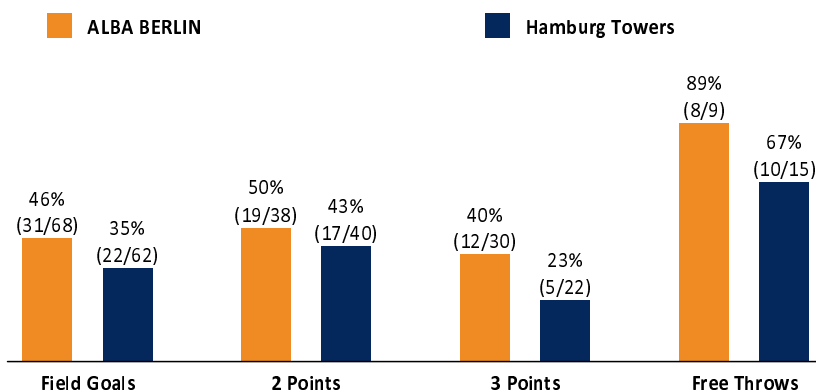

ALBA BERLIN

82 : 59

Hamburg Towers

Referee: LOTTERMOSER Robert
Umpires: KRAUSE Oliver / BITTNER Steve
Commissioner: MOCZULSKI Darius

Berlin, Mercedes-Benz Arena (14.500 Plätze), DO 20 MAI 2021, 19:00, Game-ID: 25901

Scoreboard table showing Q1, Q2, Q3, Q4 scores for BER and HAM.

BER - ALBA BERLIN (Coach: GARCIA RENESES Alejandro)

Main player statistics table for ALBA BERLIN including columns for No., Name, Min, PTS, 2 Points, 3 Points, Field Goals, Free Throws, OR, DR, TR, AS, ST, TO, BS, SB, PF, FD, EFF, +/-.

HAM - Hamburg Towers (Coach: CALLES Pedro)

Main player statistics table for HAMBURG TOWERS including columns for No., Name, Min, PTS, 2 Points, 3 Points, Field Goals, Free Throws, OR, DR, TR, AS, ST, TO, BS, SB, PF, FD, EFF, +/-.

Summary statistics table comparing BER and HAM across various metrics like Rebounds, Assists, Fouls, etc.

EASYCREDIT-BBL.DE

Alle offiziellen Statistiken der easyCredit BBL, Daten, Rekorde uvm. gibt es auf easyCredit-BBL.de! News, Stats, Tabelle und Spielplan für unterwegs: Kostenfrei für iOS und Android in der offiziellen Liga-App!

MAGENTA SPORT

Keinen Korb mehr verpassen - Alle Spiele der easyCredit BBL und des MagentaSport BBL Pokals LIVE und in HD! Das größte Basketball-Angebot Deutschlands zuhause und mobil! www.MagentaSport.de

LEGEND: Min Minutes Played, DR Defensive Rebounds, AS Assists, BS Blocked Shots, PF Fouls, +/- Plus-Minus-Rating, DNP Did Not Play, OR Offensive Rebounds, ST Steals, SB Shots Blocked, FD Fouls Drawn, * Starters, PTS Points, TR Total Rebounds, TO Turnovers, EFF Efficiency = ((PTS + TR + AS + ST + BS) - ((FGA - FGM) + (FTA - FTM) + TO))