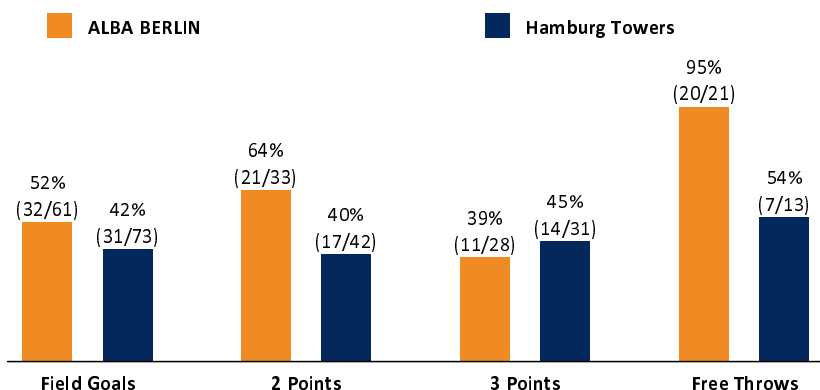

ALBA BERLIN

95 : 83

Hamburg Towers

Referee: RODRIGUEZ Toni
Umpires: STRAUBE Carsten / BITTNER Steve
Commissioner: GITZLER Jörg

Berlin, Mercedes-Benz Arena (14.500 Plätze), SA 22 MAI 2021, 20:30, Game-ID: 25907

Scoreboard table showing Q1, Q2, Q3, Q4 scores for BER and HAM.

BER - ALBA BERLIN (Coach: GARCIA RENESES Alejandro)

Main player statistics table for ALBA BERLIN including columns for No., Name, Min, PTS, 2 Points, 3 Points, Field Goals, Free Throws, OR, DR, TR, AS, ST, TO, BS, SB, PF, FD, EFF, +/-.

HAM - Hamburg Towers (Coach: CALLES Pedro)

Main player statistics table for HAMBURG TOWERS including columns for No., Name, Min, PTS, 2 Points, 3 Points, Field Goals, Free Throws, OR, DR, TR, AS, ST, TO, BS, SB, PF, FD, EFF, +/-.

Summary table comparing BER and HAM on various metrics like Rebounds, Assists, Fouls, Turnovers, Steals, Points in the Paint, Second Chance Points, Fast Break Points, Biggest Lead, Biggest Scoring Run, Lead Changes, and Times Tied.

EASYCREDIT-BBL.DE

Alle offiziellen Statistiken der easyCredit BBL, Daten, Rekorde uvm. gibt es auf easyCredit-BBL.de! News, Stats, Tabelle und Spielplan für unterwegs: Kostenlos für iOS und Android in der offiziellen Liga-App!

MAGENTA SPORT

Keinen Korb mehr verpassen - Alle Spiele der easyCredit BBL und des MagentaSport BBL Pokals LIVE und in HD! Das größte Basketball-Angebot Deutschlands zuhause und mobil! www.MagentaSport.de

LEGEND: Min Minutes Played, DR Defensive Rebounds, AS Assists, BS Blocked Shots, PF Fouls, +/- Plus-Minus-Rating, DNP Did Not Play, OR Offensive Rebounds, ST Steals, SB Shots Blocked, FD Fouls Drawn, * Starters, PTS Points, TR Total Rebounds, TO Turnovers, EFF Efficiency = ((PTS + TR + AS + ST + BS) - ((FGA - FGM) + (FTA - FTM) + TO))