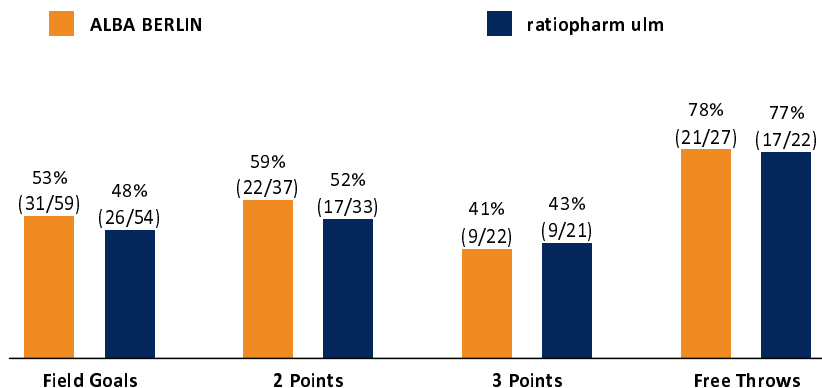

ALBA BERLIN

92 : 78

ratiopharm ulm

Referee: LOTTERMOSER Robert
Umpires: CICI Gentian / BITTNER Steve
Commissioner: HOLSTEN Ingo

Attendance: 1.000
Berlin, Mercedes-Benz Arena (14.500 Plätze), DI 1 JUN 2021, 20:30, Game-ID: 25926

Scoreboard table showing Q1, Q2, Q3, Q4 scores for BER and ULM.

BER - ALBA BERLIN (Coach: GARCIA RENESES Alejandro)

Main player statistics table for ALBA BERLIN including columns for No., Name, Min, PTS, 2 Points, 3 Points, Field Goals, Free Throws, and various rebound and efficiency metrics.

ULM - ratiopharm ulm (Coach: LAKOVIC Jaka)

Main player statistics table for ratiopharm ulm including columns for No., Name, Min, PTS, 2 Points, 3 Points, Field Goals, Free Throws, and various rebound and efficiency metrics.

Summary table comparing ALBA BERLIN and ratiopharm ulm across various statistical categories like Rebounds, Assists, Fouls, etc.

EASYCREDIT-BBL.DE

Alle offiziellen Statistiken der easyCredit BBL, Daten, Rekorde uvm. gibt es auf easyCredit-BBL.de! News, Stats, Tabelle und Spielplan für unterwegs: Kostenfrei für iOS und Android in der offiziellen Liga-App!

MAGENTA SPORT

Keinen Korb mehr verpassen - Alle Spiele der easyCredit BBL und des MagentaSport BBL Pokals LIVE und in HD! Das größte Basketball-Angebot Deutschlands zuhause und mobil! www.MagentaSport.de

LEGEND: Min Minutes Played, DR Defensive Rebounds, AS Assists, BS Blocked Shots, PF Fouls, +/- Plus-Minus-Rating, DNP Did Not Play, OR Offensive Rebounds, ST Steals, SB Shots Blocked, FD Fouls Drawn, * Starters, PTS Points, TR Total Rebounds, TO Turnovers, EFF Efficiency = ((PTS + TR + AS + ST + BS) - ((FGA - FGM) + (FTA - FTM) + TO))