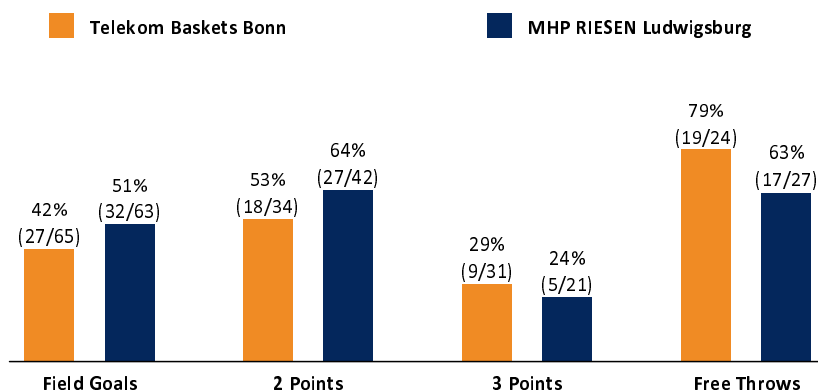

Telekom Baskets Bonn

82 : 86

MHP RIESEN Ludwigsburg

Referee: KOVACEVIC Nesa
Umpires: PANTHER Anne / BRENDEL Nicolas
Commissioner: MOLITOR Horst

Attendance: 0
Bonn, Telekom Dome (6.000 Plätze), SO 15 NOV 2020, 15:00, Game-ID: 25506

Scoreboard table showing Q1, Q2, Q3, Q4 scores for BON and LUD.

BON - Telekom Baskets Bonn (Coach: JOVOVIC Igor)

Main player statistics table for Telekom Baskets Bonn including columns for No., Name, Min, PTS, 2 Points, 3 Points, Field Goals, Free Throws, OR, DR, TR, AS, ST, TO, BS, SB, PF, FD, EFF, +/-.

LUD - MHP RIESEN Ludwigsburg (Coach: PATRICK John)

Main player statistics table for MHP RIESEN Ludwigsburg including columns for No., Name, Min, PTS, 2 Points, 3 Points, Field Goals, Free Throws, OR, DR, TR, AS, ST, TO, BS, SB, PF, FD, EFF, +/-.

Summary statistics table comparing BON and LUD on metrics like Rebounds, Assists, Fouls, Turnovers, Steals, Points in the Paint, Second Chance Points, Fast Break Points, Biggest Lead, Biggest Scoring Run, Lead Changes, and Times Tied.

EASycREDIT-BBL.DE

Alle offiziellen Statistiken der easycCredit BBL, Daten, Rekorde uvm. gibt es auf easycCredit-BBL.de! News, Stats, Tabelle und Spielplan für unterwegs: Kostenfrei für iOS und Android in der offiziellen Liga-App!

MAGENTA SPORT

Keinen Korb mehr verpassen - Alle Spiele der easycCredit BBL und des MagentaSport BBL Pokals LIVE und in HD! Das größte Basketball-Angebot Deutschlands zuhause und mobil! www.MagentaSport.de

LEGEND
Min Minutes Played
DNP Did Not Play
PTS Points
DR Defensive Rebounds
OR Offensive Rebounds
TR Total Rebounds
AS Assists
ST Steals
TO Turnovers
BS Blocked Shots
SB Shots Blocked
EFF Efficiency = ((PTS + TR + AS + ST + BS) - ((FGA - FGM) + (FTA - FTM) + TO))
PF Fouls
FD Fouls Drawn
+/- Plus-Minus-Rating
* Starters