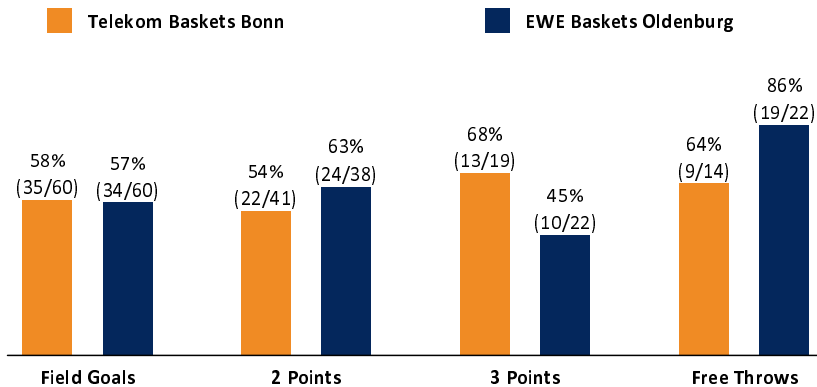

Telekom Baskets Bonn

92 : 97

EWE Baskets Oldenburg

Referee: MATIP Martin
Umpires: BRENDEL Nicolas / ORUZGANI Zulfikar
Commissioner: HORN Markus

Attendance: 0
Bonn, Telekom Dome (6.000 Plätze), SO 6 DEZ 2020, 15:00, Game-ID: 25528

Summary table showing quarter scores for BON and OLD.

BON - Telekom Baskets Bonn (Coach: JOVOVIC Igor)

Main player statistics table for Telekom Baskets Bonn including columns for Name, Min, PTS, 2 Points, 3 Points, Field Goals, Free Throws, and various rebound and efficiency metrics.

OLD - EWE Baskets Oldenburg (Coach: DRIJENCIC Miladen)

Main player statistics table for EWE Baskets Oldenburg including columns for Name, Min, PTS, 2 Points, 3 Points, Field Goals, Free Throws, and various rebound and efficiency metrics.

Summary table comparing key statistics between BON and OLD, such as Rebounds, Assists, Fouls, Turnovers, Steals, Points in the Paint, etc.

EASycRedit-BBL.de

Alle offiziellen Statistiken der easyCredit BBL, Daten, Rekorde uvm. gibt es auf easyCredit-BBL.de! News, Stats, Tabelle und Spielplan für unterwegs: Kostenfrei für iOS und Android in der offiziellen Liga-App!

MAGENTA SPORT

Keinen Korb mehr verpassen - Alle Spiele der easyCredit BBL und des MagentaSport BBL Pokals LIVE und in HD! Das größte Basketball-Angebot Deutschlands zuhause und mobil! www.MagentaSport.de

LEGEND: Min Minutes Played, DR Defensive Rebounds, AS Assists, BS Blocked Shots, PF Fouls, +/- Plus-Minus-Rating, DNP Did Not Play, OR Offensive Rebounds, ST Steals, SB Shots Blocked, FD Fouls Drawn, * Starters, PTS Points, TR Total Rebounds, TO Turnovers, EFF Efficiency = ((PTS + TR + AS + ST + BS) - ((FGA - FGM) + (FTA - FTM) + TO))