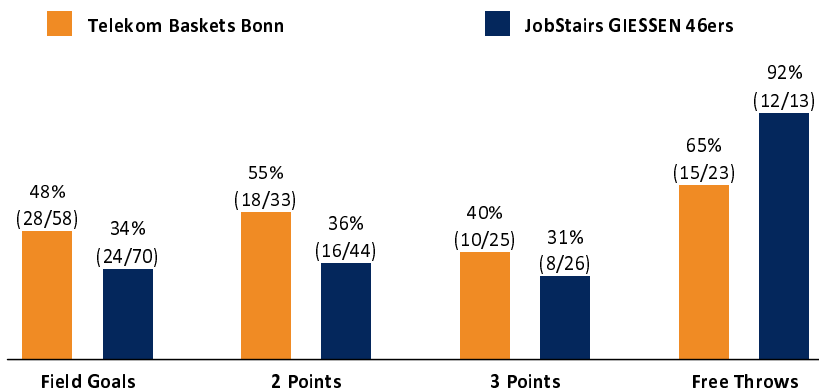

GIE - JobStairs GIESSEN 46ers (Coach: SCHOLZ Rolf)

No.	Name	Min	PTS	2 Points	3 Points	Field Goals	Free Throws	OR	DR	TR	AS	ST	TO	BS	SB	PF	FD	EFF	+/-
*1	STARK Jonathan	22:03	8	1/3 (33%)	2/4 (50%)	3/7 (43%)					1		1			2	2	4	-8
*2	HAMILTON Isaac	17:06	11	1/5 (20%)	2/4 (50%)	3/9 (33%)	3/3 (100%)	1	1	2		1	1			3	1	7	1
3	O'REILLY Liam	22:03	2	0/4 (0%)	0/2 (0%)	0/6 (0%)	2/2 (100%)		3	3	1		2		1	2	3	-2	-1
4	KRAUSHAAR Bjarne	17:57	0	0/4 (0%)	0/2 (0%)	0/6 (0%)			4	4	3	1	2		1	2	0	-5	-5
*8	PIJANIC Alen	29:32	7	0/1 (0%)	2/4 (50%)	2/5 (40%)	1/2 (50%)		2	2	1	2				4	4	8	-5
12	RICHTER Johannes	20:19	14	7/12 (58%)	0/2 (0%)	7/14 (50%)		7		7			1	1	1	4	2	14	1
*15	BOWMAN Brandon	17:25	7	2/3 (67%)	1/2 (50%)	3/5 (60%)			2	2	2		1			4		8	-4
20	ZYLKA Ferdinand	11:33	8	1/2 (50%)	1/4 (25%)	2/6 (33%)	3/3 (100%)		2	2		2				1	3	8	-1
31	JAMES JR. Scottie	18:44	6	2/6 (33%)		2/6 (33%)	2/2 (100%)	4	4	8			3			2	1	7	-21
*33	THOMAS Brandon	23:18	5	2/4 (50%)	0/2 (0%)	2/6 (33%)	1/1 (100%)	1	3	4	1	1	1				2	6	-22
Team / Coach								1	2	3			1						2
Totals		200:00	68	16/44 (36%)	8/26 (31%)	24/70 (34%)	12/13 (92%)	14	23	37	9	7	13	1	3	24	18	62	-13

BON	GIE
8 / 32 / 40	14 / 23 / 37
17	9
19	24
23	18
14	13
4	7
34	30
8	9
3	2
27 (65:38)	6 (6:12)
23-0 (29:12)	7-0 (70:50)
Lead Changes: 4	
Times Tied: 2	

EASycREDIT-BBL.DE

Alle offiziellen Statistiken der easycCredit BBL, Daten, Rekorde uvm. gibt es auf easycCredit-BBL.de! News, Stats, Tabelle und Spielplan für unterwegs: Kostenfrei für iOS und Android in der offiziellen Liga-App!

MAGENTA SPORT

Keinen Korb mehr verpassen - Alle Spiele der easycCredit BBL und des MagentaSport BBL Pokals LIVE und in HD! Das größte Basketball-Angebot Deutschlands zuhause und mobil! www.MagentaSport.de

LEGEND
Min Minutes Played   DR Defensive Rebounds   AS Assists   BS Blocked Shots   PF Fouls   +/- Plus-Minus-Rating
DNP Did Not Play   OR Offensive Rebounds   ST Steals   SB Shots Blocked   FD Fouls Drawn   * Starters
PTS Points   TR Total Rebounds   TO Turnovers   EFF Efficiency = ((PTS + TR + AS + ST + BS) - ((FGA - FGM) + (FTA - FTM) + TO))