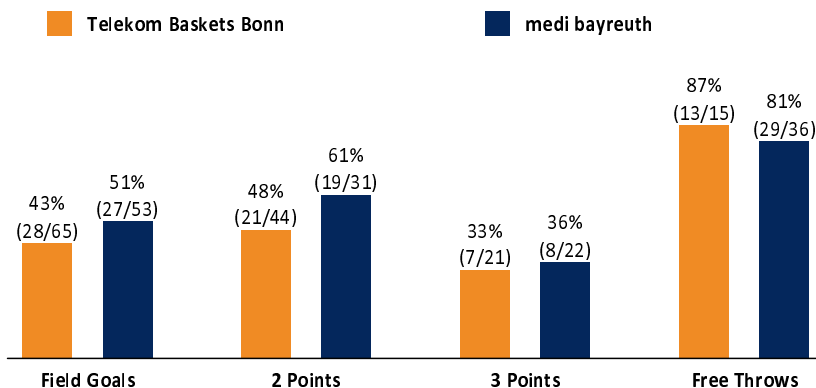

BAY - medi bayreuth (Coach: KORNER Raoul)

No.	Name	Min	PTS	2 Points	3 Points	Field Goals	Free Throws	OR	DR	TR	AS	ST	TO	BS	SB	PF	FD	EFF	+/-
*0	PARDON Dererk	23:11	7	2/2 (100%)		2/2 (100%)	3/5 (60%)	1	3	4	1	1	3	2		4	4	10	-3
2	WENZL Nico	0:54	0														1	0	2
7	JALALPOOR Philip	6:02	0								1							1	-7
*10	DORETH Bastian	28:51	13	2/4 (50%)	1/4 (25%)	3/8 (38%)	6/7 (86%)	1	1	2	4	2	1			2	5	14	11
11	SEIFERTH Andreas	16:47	15	5/6 (83%)		5/6 (83%)	5/6 (83%)	1	3	4	2	2				4	4	21	19
12	JONES Lazeric	11:01	2		0/1 (0%)	0/1 (0%)	2/2 (100%)		1	1	4	1	1			1	3	6	2
*15	TIBY Matthew	29:37	4	0/2 (0%)	1/4 (25%)	1/6 (17%)	1/2 (50%)		7	7	3		1			4	3	7	1
16	KRUG Johannes	DNP																	
*23	WALKER David	31:13	9	1/3 (33%)	2/4 (50%)	3/7 (43%)	1/2 (50%)				4		2			3	1	6	21
24	BARTLEY Frank	28:56	24	5/8 (63%)	2/4 (50%)	7/12 (58%)	8/9 (89%)	1	7	8	1	2	2		2	8	27	13	
*31	OLISEVICIUS Osvaldas	23:28	17	4/6 (67%)	2/5 (40%)	6/11 (55%)	3/3 (100%)	2	1	3	2		2		1	3	1	15	16
Team / Coach								2	4	6		2		1		4			
Totals		200:00	91	19/31 (61%)	8/22 (36%)	27/53 (51%)	29/36 (81%)	8	27	35	22	8	14	2	3	22	30	111	15

BON	Rebounds OR/DR/TR	BAY
11 / 19 / 30		8 / 27 / 35
11	Assists	22
31	Fouls	22
21	Fouls Drawn	30
15	Turnovers	14
4	Steals	8
34	Points in the Paint	36
10	Second Chance Points	10
7	Fast Break Points	2
2 (2:0)	Biggest Lead	16 (73:89)
7-0 (31:33)	Biggest Scoring Run	9-0 (35:46)
	Lead Changes:	3
	Times Tied:	5

EASycREDIT-BBL.DE

Alle offiziellen Statistiken der easyCredit BBL, Daten, Rekorde uvm. gibt es auf easyCredit-BBL.de! News, Stats, Tabelle und Spielplan für unterwegs: Kostenfrei für iOS und Android in der offiziellen Liga-App!

MAGENTA SPORT

Keinen Korb mehr verpassen - Alle Spiele der easyCredit BBL und des MagentaSport BBL Pokals LIVE und in HD! Das größte Basketball-Angebot Deutschlands zuhause und mobil! www.MagentaSport.de

LEGEND
Min Minutes Played   DR Defensive Rebounds   AS Assists   BS Blocked Shots   PF Fouls   +/- Plus-Minus-Rating
DNP Did Not Play   OR Offensive Rebounds   ST Steals   SB Shots Blocked   FD Fouls Drawn   * Starters
PTS Points   TR Total Rebounds   TO Turnovers   EFF Efficiency = ((PTS + TR + AS + ST + BS) - ((FGA - FGM) + (FTA - FTM) + TO))