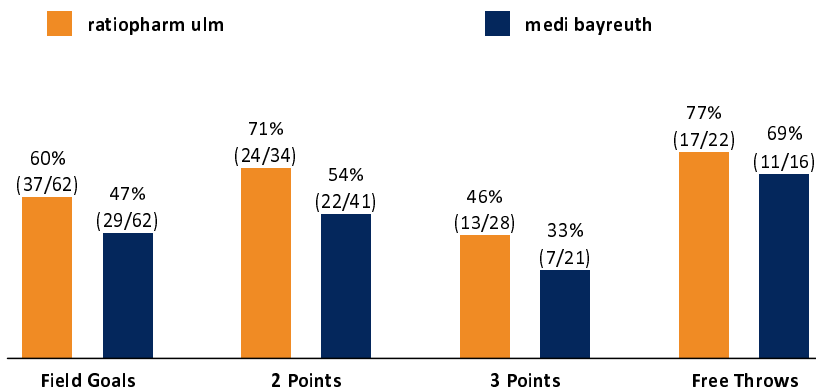

BAY - medi bayreuth (Coach: KORNER Raoul)

No.	Name	Min	PTS	2 Points	3 Points	Field Goals	Free Throws	OR	DR	TR	AS	ST	TO	BS	SB	PF	FD	EFF	+/-
*0	PARDON Dererk	18:30	6	3/6 (50%)		3/6 (50%)	0/2 (0%)	2	7	9		1	3	1		3	2	9	-15
3	WOOLRIDGE Ryan	21:19	11	4/9 (44%)	0/1 (0%)	4/10 (40%)	3/5 (60%)	2	1	3	3		2			3	4	7	-13
7	JALALPOOR Philip	16:40	5	0/1 (0%)	1/2 (50%)	1/3 (33%)	2/2 (100%)									2	3	3	-16
9	BRUHNKE Kay	2:48	0													1	0	0	-7
*10	DORETH Bastian	24:05	9		3/8 (38%)	3/8 (38%)			3	3	5					2		12	-12
11	SEIFERTH Andreas	21:30	8	4/8 (50%)	0/1 (0%)	4/9 (44%)		2	4	6	1	1	1			2	1	10	-13
15	TIBY Matthew	18:34	5	1/2 (50%)	1/2 (50%)	2/4 (50%)		1	1	2			1			1	4	-15	
16	KRUG Johannes	DNP																	
*23	WALKER David	28:39	9	3/3 (100%)	1/4 (25%)	4/7 (57%)			1	1	4		3			2	1	8	-14
*24	BARTLEY Frank	27:52	10	4/8 (50%)	0/1 (0%)	4/9 (44%)	2/2 (100%)	1	3	4	2	2	3			2	2	10	-23
*31	OLISEVICIUS Osvaldas	20:03	13	3/4 (75%)	1/2 (50%)	4/6 (67%)	4/5 (80%)	1	4	5	2		2			2	3	15	-12
Team / Coach								2	2								2		
Totals		200:00	76	22/41 (54%)	7/21 (33%)	29/62 (47%)	11/16 (69%)	11	24	35	17	4	15	1		19	17	80	-28

ULM	Rebounds OR/DR/TR	BAY
6 / 23 / 29		11 / 24 / 35
29	Assists	17
17	Fouls	19
19	Fouls Drawn	17
12	Turnovers	15
6	Steals	4
46	Points in the Paint	36
8	Second Chance Points	7
17	Fast Break Points	13
28 (102:74)	Biggest Lead	0 (:)
7-0 (11:3)	Biggest Scoring Run	7-0 (51:41)
	Lead Changes:	0
	Times Tied:	0

EASycREDIT-BBL.DE

Alle offiziellen Statistiken der easyCredit BBL, Daten, Rekorde uvm. gibt es auf easycrredit-bbl.de! News, Stats, Tabelle und Spielplan für unterwegs: Kostenfrei für iOS und Android in der offiziellen Liga-App!

MAGENTA SPORT

Keinen Korb mehr verpassen - Alle Spiele der easyCredit BBL und des MagentaSport BBL Pokals LIVE und in HD! Das größte Basketball-Angebot Deutschlands zuhause und mobil! www.MagentaSport.de

LEGEND

Min Minutes Played   DR Defensive Rebounds   AS Assists   BS Blocked Shots   PF Fouls   +/- Plus-Minus-Rating
DNP Did Not Play   OR Offensive Rebounds   ST Steals   SB Shots Blocked   FD Fouls Drawn   * Starters
PTS Points   TR Total Rebounds   TO Turnovers   EFF Efficiency = ((PTS + TR + AS + ST + BS) - ((FGA - FGM) + (FTA - FTM) + TO))