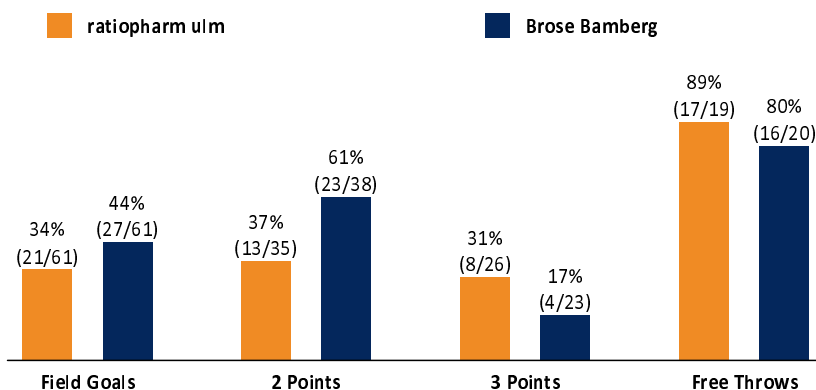

ratiopharm ulm

67 : 74

Brose Bamberg

Referee: PANTHER Anne
Umpires: FRITZ Clemens / HACK Johannes
Commissioner: GINTSCHEL Winfried

Attendance: 0
Ulm, ratiopharm arena (6.000 Plätze), MI 6 JAN 2021, 19:00, Game-ID: 25559

Scoreboard table showing Q1, Q2, Q3, Q4 scores for ULM and BAM.

ULM - ratiopharm ulm (Coach: LAKOVIC Jaka)

Main player statistics table for ULM, including columns for No., Name, Min, PTS, 2 Points, 3 Points, Field Goals, Free Throws, and various rebound/assist metrics.

BAM - Brose Bamberg (Coach: ROIJAKKERS Johan)

Main player statistics table for BAM, including columns for No., Name, Min, PTS, 2 Points, 3 Points, Field Goals, Free Throws, and various rebound/assist metrics.

Summary table comparing ULM and BAM across various categories like Rebounds, Assists, Fouls, Turnovers, Steals, Points in the Paint, etc.

EASycREDIT-BBL.DE

Alle offiziellen Statistiken der easyCredit BBL, Daten, Rekorde uvm. gibt es auf easyCredit-BBL.de! News, Stats, Tabelle und Spielplan für unterwegs: Kostenfrei für iOS und Android in der offiziellen Liga-App!

MAGENTA SPORT

Keinen Korb mehr verpassen - Alle Spiele der easyCredit BBL und des MagentaSport BBL Pokals LIVE und in HD! Das größte Basketball-Angebot Deutschlands zuhause und mobil! www.MagentaSport.de

LEGEND
Min Minutes Played
DNP Did Not Play
PTS Points
DR Defensive Rebounds
OR Offensive Rebounds
TR Total Rebounds
AS Assists
ST Steals
TO Turnovers
BS Blocked Shots
SB Shots Blocked
EFF Efficiency = ((PTS + TR + AS + ST + BS) - ((FGA - FGM) + (FTA - FTM) + TO))
PF Fouls
FD Fouls Drawn
+/- Plus-Minus-Rating
* Starters