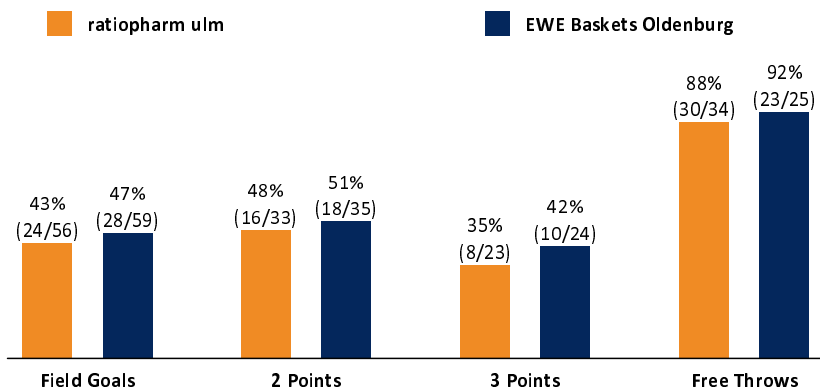

ratiopharm ulm

86 : 89

EWE Baskets Oldenburg

Referee: FRITZ Clemens
Umpires: MADINGER Christof / STREIT Enrico
Commissioner: SCHENCKING Albert

Ulm, ratiopharm arena (6.000 Plätze), SA 26 DEZ 2020, 20:30, Game-ID: 25565

Scoreboard table showing Q1, Q2, Q3, Q4 scores for ULM and OLD.

ULM - ratiopharm ulm (Coach: LAKOVIC Jaka)

Main player statistics table for ULM, including columns for No., Name, Min, PTS, 2 Points, 3 Points, Field Goals, Free Throws, and various rebound/assist metrics.

OLD - EWE Baskets Oldenburg (Coach: DRIJENCIC Miladen)

Main player statistics table for OLD, including columns for No., Name, Min, PTS, 2 Points, 3 Points, Field Goals, Free Throws, and various rebound/assist metrics.

Summary table comparing ULM and OLD across various categories like Rebounds, Assists, Fouls, Turnovers, Steals, Points in the Paint, etc.

EASycREDIT-BBL.DE

Alle offiziellen Statistiken der easyCredit BBL, Daten, Rekorde uvm. gibt es auf easyCredit-BBL.de! News, Stats, Tabelle und Spielplan für unterwegs: Kostenlos für iOS und Android in der offiziellen Liga-App!

MAGENTA SPORT

Keinen Korb mehr verpassen - Alle Spiele der easyCredit BBL und des MagentaSport BBL Pokals LIVE und in HD! Das größte Basketball-Angebot Deutschlands zuhause und mobil! www.MagentaSport.de

LEGEND: Min Minutes Played, DR Defensive Rebounds, AS Assists, BS Blocked Shots, PF Fouls, +/- Plus-Minus-Rating, DNP Did Not Play, OR Offensive Rebounds, ST Steals, SB Shots Blocked, FD Fouls Drawn, * Starters, PTS Points, TR Total Rebounds, TO Turnovers, EFF Efficiency = ((PTS + TR + AS + ST + BS) - ((FGA - FGM) + (FTA - FTM) + TO))