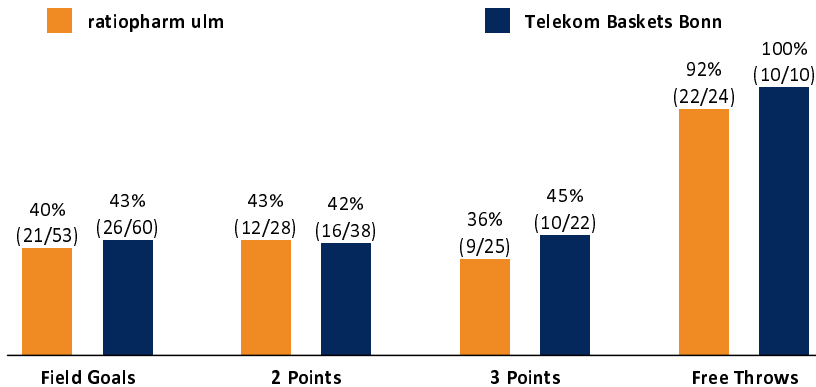

ratiopharm ulm

73 : 72

Telekom Baskets Bonn

Referee: FRITZ Clemens
Umpires: PANTHER Anne / GUTTING Michael
Commissioner: KINDERVATER Max

Attendance: 0
Ulm, ratiopharm arena (6.000 Plätze), SA 2 JAN 2021, 18:00, Game-ID: 25580

Scoreboard table showing Q1, Q2, Q3, Q4 scores for ULM and BON.

ULM - ratiopharm ulm (Coach: LAKOVIC Jaka)

Main player statistics table for ULM, including columns for No., Name, Min, PTS, 2 Points, 3 Points, Field Goals, Free Throws, OR, DR, TR, AS, ST, TO, BS, SB, PF, FD, EFF, +/-.

BON - Telekom Baskets Bonn (Coach: JOVOVIC Igor)

Main player statistics table for BON, including columns for No., Name, Min, PTS, 2 Points, 3 Points, Field Goals, Free Throws, OR, DR, TR, AS, ST, TO, BS, SB, PF, FD, EFF, +/-.

Summary statistics table comparing ULM and BON across categories like Rebounds, Assists, Fouls, Turnovers, Steals, Points in the Paint, etc.

EASycREDIT-BBL.DE

Alle offiziellen Statistiken der easycrredit BBL, Daten, Rekorde uvm. gibt es auf easycrredit-BBL.de! News, Stats, Tabelle und Spielplan für unterwegs: Kostenfrei für iOS und Android in der offiziellen Liga-App!

MAGENTA SPORT

Keinen Korb mehr verpassen - Alle Spiele der easycrredit BBL und des MagentaSport BBL Pokals LIVE und in HD! Das größte Basketball-Angebot Deutschlands zuhause und mobil! www.MagentaSport.de

LEGEND
Min Minutes Played, DR Defensive Rebounds, AS Assists, BS Blocked Shots, PF Fouls, +/- Plus-Minus-Rating
DNP Did Not Play, OR Offensive Rebounds, ST Steals, SB Shots Blocked, FD Fouls Drawn, * Starters
PTS Points, TR Total Rebounds, TO Turnovers, EFF Efficiency = ((PTS + TR + AS + ST + BS) - ((FGA - FGM) + (FTA - FTM) + TO))