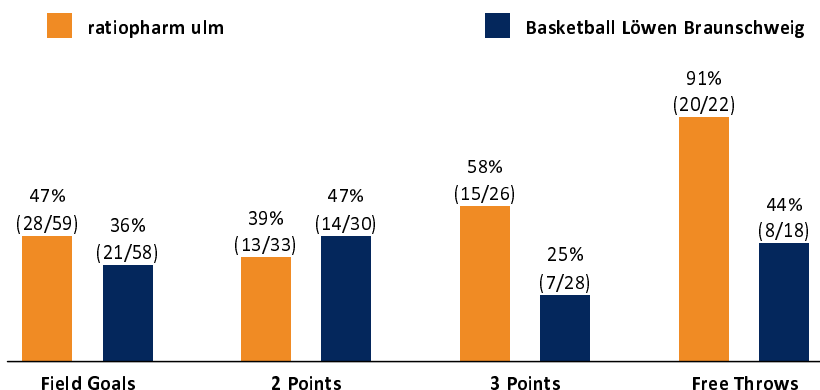

ratiopharm ulm

91 : 57

Basketball Löwen Braunschweig

Referee: MADINGER Christof
Umpires: STREIT Enrico / BOHN Andreas
Commissioner: SCHENCKING Albert

Ulm, ratiopharm arena (6.000 Plätze), MO 5 APR 2021, 20:30, Game-ID: 25722

Scoreboard table showing Q1, Q2, Q3, Q4 scores for ULM and BRA.

ULM - ratiopharm ulm (Coach: LAKOVIC Jaka)

Main player statistics table for ULM, including columns for No., Name, Min, PTS, 2 Points, 3 Points, Field Goals, Free Throws, and various rebound/assist metrics.

BRA - Basketball Löwen Braunschweig (Coach: STROBL Pete)

Main player statistics table for BRA, including columns for No., Name, Min, PTS, 2 Points, 3 Points, Field Goals, Free Throws, and various rebound/assist metrics.

Summary table comparing ULM and BRA across various categories like Rebounds, Assists, Fouls, Turnovers, Steals, Points in the Paint, Second Chance Points, Fast Break Points, Biggest Lead, Biggest Scoring Run, Lead Changes, and Times Tied.

EASYCREDIT-BBL.DE

Alle offiziellen Statistiken der easyCredit BBL, Daten, Rekorde uvm. gibt es auf easyCredit-BBL.de! News, Stats, Tabelle und Spielplan für unterwegs: Kostenfrei für iOS und Android in der offiziellen Liga-App!

MAGENTA SPORT

Keinen Korb mehr verpassen - Alle Spiele der easyCredit BBL und des MagentaSport BBL Pokals LIVE und in HD! Das größte Basketball-Angebot Deutschlands zuhause und mobil! www.MagentaSport.de

LEGEND: Min Minutes Played, DR Defensive Rebounds, AS Assists, BS Blocked Shots, PF Fouls, +/- Plus-Minus-Rating, DNP Did Not Play, OR Offensive Rebounds, ST Steals, SB Shots Blocked, FD Fouls Drawn, * Starters, PTS Points, TR Total Rebounds, TO Turnovers, EFF Efficiency = ((PTS + TR + AS + ST + BS) - ((FGA - FGM) + (FTA - FTM) + TO))