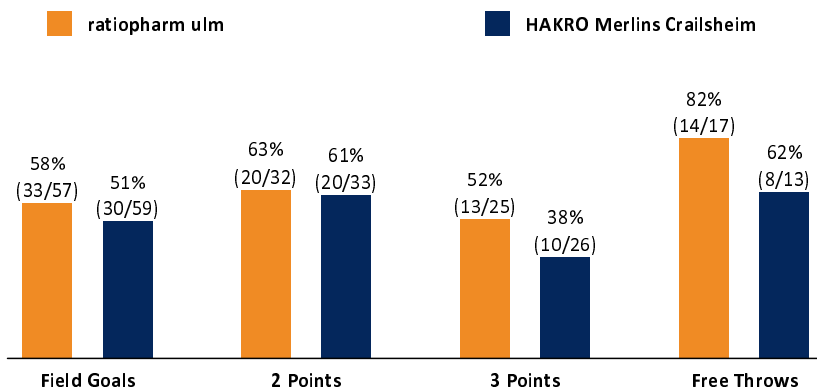

ratiopharm ulm

93 : 78 HAKRO Merlins Crailsheim

Referee: PANTHER Anne
Umpires: FRITZ Clemens / MADINGER Christof
Commissioner: SCHENCKING Albert

Ulm, ratiopharm arena (6.000 Plätze), DO 29 APR 2021, 20:30, Game-ID: 25761

Scoreboard table showing Q1, Q2, Q3, Q4 scores for ULM and CRA.

ULM - ratiopharm ulm (Coach: LAKOVIC Jaka)

Main player statistics table for ULM, including columns for No., Name, Min, PTS, 2 Points, 3 Points, Field Goals, Free Throws, OR, DR, TR, AS, ST, TO, BS, SB, PF, FD, EFF, +/-.

CRA - HAKRO Merlins Crailsheim (Coach: IISALO Tuomas)

Main player statistics table for CRA, including columns for No., Name, Min, PTS, 2 Points, 3 Points, Field Goals, Free Throws, OR, DR, TR, AS, ST, TO, BS, SB, PF, FD, EFF, +/-.

Summary statistics table comparing ULM and CRA across categories like Rebounds, Assists, Fouls, Turnovers, Steals, Points in the Paint, etc.

EASYCREDIT-BBL.DE

Alle offiziellen Statistiken der easyCredit BBL, Daten, Rekorde uvm. gibt es auf easyCredit-BBL.de! News, Stats, Tabelle und Spielplan für unterwegs: Kostenfrei für iOS und Android in der offiziellen Liga-App!

MAGENTA SPORT

Keinen Korb mehr verpassen - Alle Spiele der easyCredit BBL und des MagentaSport BBL Pokals LIVE und in HD! Das größte Basketball-Angebot Deutschlands zuhause und mobil! www.MagentaSport.de

LEGEND: Min Minutes Played, DR Defensive Rebounds, AS Assists, BS Blocked Shots, PF Fouls, +/- Plus-Minus-Rating, DNP Did Not Play, OR Offensive Rebounds, ST Steals, SB Shots Blocked, FD Fouls Drawn, * Starters, PTS Points, TR Total Rebounds, TO Turnovers, EFF Efficiency = ((PTS + TR + AS + ST + BS) - ((FGA - FGM) + (FTA - FTM) + TO))