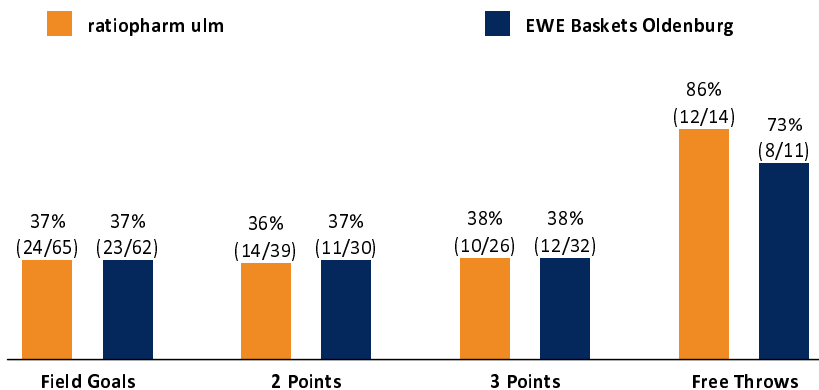

ratiopharm ulm

70 : 66

EWE Baskets Oldenburg

Referee: REITER Moritz
Umpires: FRITZ Clemens / MUTAPCIC Armin
Commissioner: WEICHERT Horst

Ulm, ratiopharm arena (6.000 Plätze), MO 24 MAI 2021, 20:30, Game-ID: 25913

Scoreboard table showing Q1, Q2, Q3, Q4 scores for ULM and OLD.

ULM - ratiopharm ulm (Coach: LAKOVIC Jaka)

Main player statistics table for ULM, including columns for No., Name, Min, PTS, 2 Points, 3 Points, Field Goals, Free Throws, and various rebound/assist metrics.

OLD - EWE Baskets Oldenburg (Coach: DRIJENCIC Mladen)

Main player statistics table for OLD, including columns for No., Name, Min, PTS, 2 Points, 3 Points, Field Goals, Free Throws, and various rebound/assist metrics.

Summary table comparing ULM and OLD on various metrics like Rebounds, Assists, Fouls, Turnovers, Steals, Points in the Paint, Second Chance Points, Fast Break Points, Biggest Lead, Biggest Scoring Run, Lead Changes, and Times Tied.

EASycREDIT-BBL.DE

Alle offiziellen Statistiken der easyCredit BBL, Daten, Rekorde uvm. gibt es auf easyCredit-BBL.de! News, Stats, Tabelle und Spielplan für unterwegs: Kostenfrei für iOS und Android in der offiziellen Liga-App!

MAGENTA SPORT

Keinen Korb mehr verpassen - Alle Spiele der easyCredit BBL und des MagentaSport BBL Pokals LIVE und in HD! Das größte Basketball-Angebot Deutschlands zuhause und mobil! www.MagentaSport.de

LEGEND: Min Minutes Played, DR Defensive Rebounds, AS Assists, BS Blocked Shots, PF Fouls, +/- Plus-Minus-Rating, DNP Did Not Play, OR Offensive Rebounds, ST Steals, SB Shots Blocked, FD Fouls Drawn, * Starters, PTS Points, TR Total Rebounds, TO Turnovers, EFF Efficiency = ((PTS + TR + AS + ST + BS) - ((FGA - FGM) + (FTA - FTM) + TO))