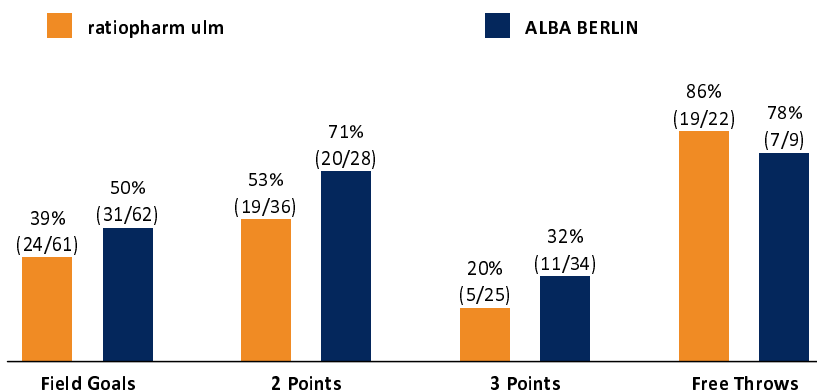

ratiopharm ulm

72 : 80

ALBA BERLIN

Referee: PANTHER Anne
Umpires: MADINGER Christof / STREIT Enrico
Commissioner: WEICHERT Horst

Ulm, ratiopharm arena (6.000 Plätze), DO 3 JUN 2021, 20:30, Game-ID: 25928

Scoreboard table showing Q1, Q2, Q3, Q4 scores for ULM and BER.

ULM - ratiopharm ulm (Coach: LAKOVIC Jaka)

Main player statistics table for ULM, including columns for No., Name, Min, PTS, 2 Points, 3 Points, Field Goals, Free Throws, and various rebound/assist metrics.

BER - ALBA BERLIN (Coach: GARCIA RENESES Alejandro)

Main player statistics table for BER, including columns for No., Name, Min, PTS, 2 Points, 3 Points, Field Goals, Free Throws, and various rebound/assist metrics.

Summary statistics table comparing ULM and BER across categories like Rebounds, Assists, Fouls, Turnovers, Steals, Points in the Paint, Second Chance Points, Fast Break Points, Biggest Lead, Biggest Scoring Run, Lead Changes, and Times Tied.

EASycREDIT-BBL.DE

Alle offiziellen Statistiken der easyCredit BBL, Daten, Rekorde uvm. gibt es auf easyCredit-BBL.de! News, Stats, Tabelle und Spielplan für unterwegs: Kostenlos für iOS und Android in der offiziellen Liga-App!

MAGENTA SPORT

Keinen Korb mehr verpassen - Alle Spiele der easyCredit BBL und des MagentaSport BBL Pokals LIVE und in HD! Das größte Basketball-Angebot Deutschlands zuhause und mobil! www.MagentaSport.de

LEGEND: Min Minutes Played, DR Defensive Rebounds, AS Assists, BS Blocked Shots, PF Fouls, +/- Plus-Minus-Rating, DNP Did Not Play, OR Offensive Rebounds, ST Steals, SB Shots Blocked, FD Fouls Drawn, * Starters, PTS Points, TR Total Rebounds, TO Turnovers, EFF Efficiency = ((PTS + TR + AS + ST + BS) - ((FGA - FGM) + (FTA - FTM) + TO))