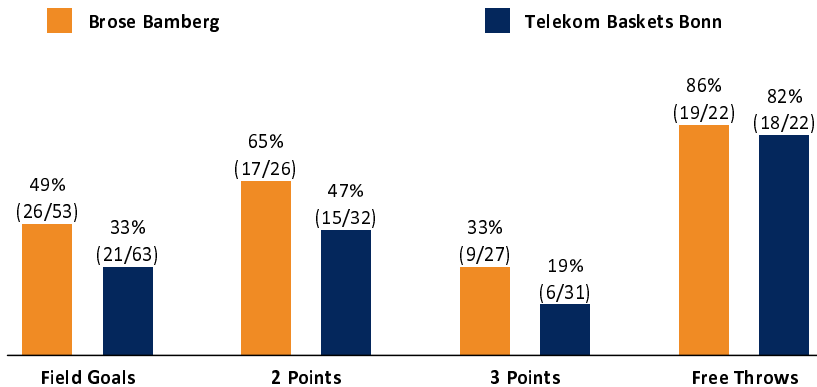

Brose Bamberg

80 : 66

Telekom Baskets Bonn

Referee: FRITZ Clemens
Umpires: MADINGER Christof / GUTTING Michael
Commissioner: WEGNER Ronny

Attendance: 0
Bamberg, BROSE ARENA (6.150 Plätze), SA 19 DEZ 2020, 20:30, Game-ID: 25547

Scoreboard table showing Q1, Q2, Q3, Q4 scores for BAM and BON.

BAM - Brose Bamberg (Coach: ROIJAKKERS Johan)

Main player statistics table for Brose Bamberg including columns for No., Name, Min, PTS, 2 Points, 3 Points, Field Goals, Free Throws, OR, DR, TR, AS, ST, TO, BS, SB, PF, FD, EFF, +/-.

BON - Telekom Baskets Bonn (Coach: JOVOVIC Igor)

Main player statistics table for Telekom Baskets Bonn including columns for No., Name, Min, PTS, 2 Points, 3 Points, Field Goals, Free Throws, OR, DR, TR, AS, ST, TO, BS, SB, PF, FD, EFF, +/-.

Summary statistics table comparing BAM and BON across categories like Rebounds, Assists, Fouls, Turnovers, Steals, Points in the Paint, etc.

EASycREDIT-BBL.DE

Alle offiziellen Statistiken der easycCredit BBL, Daten, Rekorde uvm. gibt es auf easycCredit-BBL.de! News, Stats, Tabelle und Spielplan für unterwegs: Kostenlos für iOS und Android in der offiziellen Liga-App!

MAGENTA SPORT

Keinen Korb mehr verpassen - Alle Spiele der easycCredit BBL und des MagentaSport BBL Pokals LIVE und in HD! Das größte Basketball-Angebot Deutschlands zuhause und mobil! www.MagentaSport.de

LEGEND
Min Minutes Played
DNP Did Not Play
PTS Points
DR Defensive Rebounds
OR Offensive Rebounds
TR Total Rebounds
AS Assists
ST Steals
TO Turnovers
BS Blocked Shots
SB Shots Blocked
EFF Efficiency = ((PTS + TR + AS + ST + BS) - ((FGA - FGM) + (FTA - FTM) + TO))
PF Fouls
FD Fouls Drawn
+/- Plus-Minus-Rating
* Starters