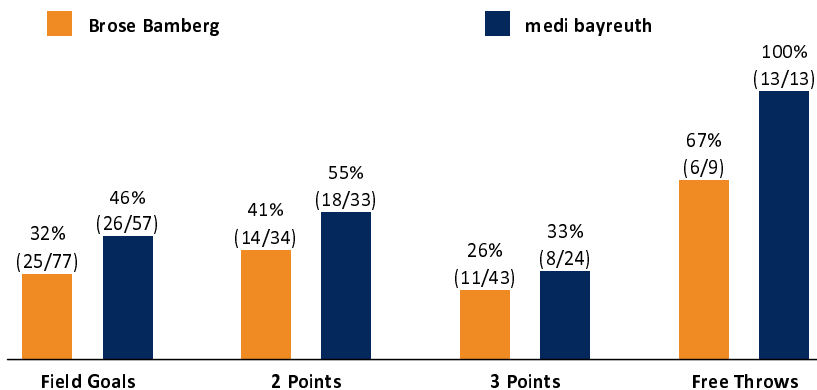

Brose Bamberg

67 : 73

medi bayreuth

Referee: REITER Moritz
Umpires: STRAUBE Carsten / LODER Benedikt
Commissioner: GINTSCHEL Winfried

Attendance: 0
Bamberg, BROSE ARENA (6.150 Plätze), MI 30 DEZ 2020, 20:30, Game-ID: 25576

Scoreboard table showing Q1, Q2, Q3, Q4 scores for BAM and BAY.

BAM - Brose Bamberg (Coach: ROIJAKKERS Johan)

Main player statistics table for Brose Bamberg including columns for No., Name, Min, PTS, 2 Points, 3 Points, Field Goals, Free Throws, OR, DR, TR, AS, ST, TO, BS, SB, PF, FD, EFF, +/-.

BAY - medi bayreuth (Coach: KORNER Raoul)

Main player statistics table for medi bayreuth including columns for No., Name, Min, PTS, 2 Points, 3 Points, Field Goals, Free Throws, OR, DR, TR, AS, ST, TO, BS, SB, PF, FD, EFF, +/-.

Summary table comparing BAM and BAY across various statistics like Rebounds, Assists, Fouls, Turnovers, Steals, Points in the Paint, etc.

EASycREDIT-BBL.DE

Alle offiziellen Statistiken der easyCredit BBL, Daten, Rekorde uvm. gibt es auf easyCredit-BBL.de! News, Stats, Tabelle und Spielplan für unterwegs: Kostenfrei für iOS und Android in der offiziellen Liga-App!

MAGENTA SPORT

Keinen Korb mehr verpassen - Alle Spiele der easyCredit BBL und des MagentaSport BBL Pokals LIVE und in HD! Das größte Basketball-Angebot Deutschlands zuhause und mobil! www.MagentaSport.de

LEGEND
Min Minutes Played, DR Defensive Rebounds, AS Assists, BS Blocked Shots, PF Fouls, +/- Plus-Minus-Rating
DNP Did Not Play, OR Offensive Rebounds, ST Steals, SB Shots Blocked, FD Fouls Drawn, * Starters
PTS Points, TR Total Rebounds, TO Turnovers, EFF Efficiency = ((PTS + TR + AS + ST + BS) - ((FGA - FGM) + (FTA - FTM) + TO))