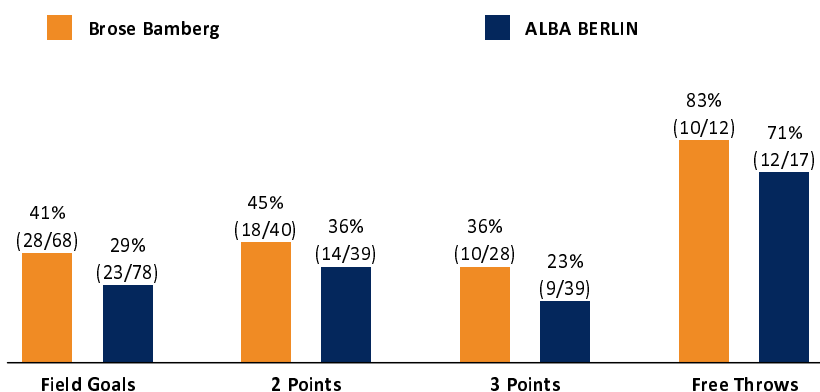

Brose Bamberg

76 : 67

ALBA BERLIN

Referee: PANTHER Anne
Umpires: STREIT Enrico / GUTTING Michael
Commissioner: WEICHERT Horst

Attendance: 0
Bamberg, BROSE ARENA (6.150 Plätze), SO 14 FEB 2021, 15:00, Game-ID: 25654

Scoreboard table showing Q1, Q2, Q3, Q4 scores for BAM and BER.

BAM - Brose Bamberg (Coach: ROIJAKKERS Johan)

Main player statistics table for Brose Bamberg including columns for No., Name, Min, PTS, 2 Points, 3 Points, Field Goals, Free Throws, OR, DR, TR, AS, ST, TO, BS, SB, PF, FD, EFF, +/-.

BER - ALBA BERLIN (Coach: GARCIA RENESES Alejandro)

Main player statistics table for Alba Berlin including columns for No., Name, Min, PTS, 2 Points, 3 Points, Field Goals, Free Throws, OR, DR, TR, AS, ST, TO, BS, SB, PF, FD, EFF, +/-.

Summary statistics table comparing BAM and BER across various metrics like Rebounds, Assists, Fouls, etc.

EASYCREDIT-BBL.DE

Alle offiziellen Statistiken der easyCredit BBL, Daten, Rekorde uvm. gibt es auf easyCredit-BBL.de! News, Stats, Tabelle und Spielplan für unterwegs: Kostenlos für iOS und Android in der offiziellen Liga-App!

MAGENTA SPORT

Keinen Korb mehr verpassen - Alle Spiele der easyCredit BBL und des MagentaSport BBL Pokals LIVE und in HD! Das größte Basketball-Angebot Deutschlands zuhause und mobil! www.MagentaSport.de

LEGEND
Min Minutes Played
DNP Did Not Play
PTS Points
DR Defensive Rebounds
OR Offensive Rebounds
TR Total Rebounds
AS Assists
ST Steals
TO Turnovers
BS Blocked Shots
SB Shots Blocked
EFF Efficiency = ((PTS + TR + AS + ST + BS) - ((FGA - FGM) + (FTA - FTM) + TO))
PF Fouls
FD Fouls Drawn
+/- Plus-Minus-Rating
* Starters