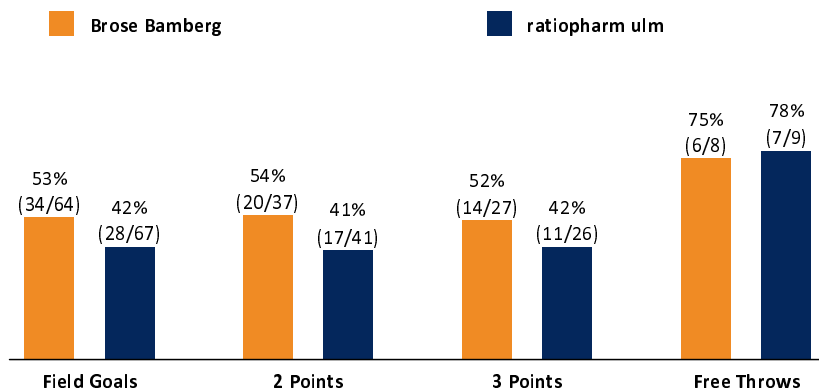

Brose Bamberg

88 : 74

ratiopharm ulm

Referee: LOTTERMOSER Robert
Umpires: GUTTING Michael / MUTAPCIC Armin
Commissioner: SCHENCKING Albert

Attendance: 0
Bamberg, BROSE ARENA (6.150 Plätze), SA 27 MRZ 2021, 18:00, Game-ID: 25708

Scoreboard table showing Q1, Q2, Q3, Q4 scores for BAM and ULM.

BAM - Brose Bamberg (Coach: ROIJAKKERS Johan)

Main player statistics table for BAM, including columns for No., Name, Min, PTS, 2 Points, 3 Points, Field Goals, Free Throws, and various rebound and efficiency metrics.

ULM - ratiopharm ulm (Coach: LAKOVIC Jaka)

Main player statistics table for ULM, including columns for No., Name, Min, PTS, 2 Points, 3 Points, Field Goals, Free Throws, and various rebound and efficiency metrics.

Summary table comparing BAM and ULM on various metrics such as Rebounds, Assists, Fouls, Turnovers, Steals, Points in the Paint, etc.

EASycREDIT-BBL.DE

Alle offiziellen Statistiken der easycrredit BBL, Daten, Rekorde uvm. gibt es auf easycrredit-BBL.de! News, Stats, Tabelle und Spielplan für unterwegs: Kostenfrei für iOS und Android in der offiziellen Liga-App!

MAGENTA SPORT

Keinen Korb mehr verpassen - Alle Spiele der easycrredit BBL und des MagentaSport BBL Pokals LIVE und in HD! Das größte Basketball-Angebot Deutschlands zuhause und mobil! www.MagentaSport.de

LEGEND
Min Minutes Played
DR Defensive Rebounds
AS Assists
BS Blocked Shots
PF Fouls
+/- Plus-Minus-Rating
DNP Did Not Play
OR Offensive Rebounds
ST Steals
SB Shots Blocked
FD Fouls Drawn
* Starters
PTS Points
TR Total Rebounds
TO Turnovers
EFF Efficiency = ((PTS + TR + AS + ST + BS) - ((FGA - FGM) + (FTA - FTM) + TO))