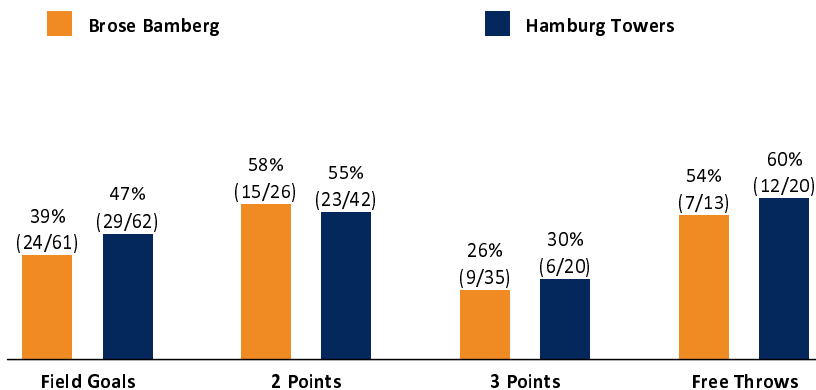

Brose Bamberg

64 : 76

Hamburg Towers

Referee: KRAUSE Oliver
Umpires: BITTNER Steve / BOHN Andreas
Commissioner: LAUPRECHT Claus-Arwed

Attendance: 0
Bamberg, BROSE ARENA (6.150 Plätze), SO 4 APR 2021, 15:00, Game-ID: 25716

Scoreboard table showing Q1, Q2, Q3, Q4 scores for BAM and HAM.

BAM - Brose Bamberg (Coach: ROIJAKKERS Johan)

Main player statistics table for Brose Bamberg including columns for No., Name, Min, PTS, 2 Points, 3 Points, Field Goals, Free Throws, and various rebound/assist metrics.

HAM - Hamburg Towers (Coach: WILLOUGHBY Marvin)

Main player statistics table for Hamburg Towers including columns for No., Name, Min, PTS, 2 Points, 3 Points, Field Goals, Free Throws, and various rebound/assist metrics.

Summary table comparing BAM and HAM on various metrics like Rebounds, Assists, Fouls, Turnovers, Steals, Points in the Paint, etc.

EASYCREDIT-BBL.DE

Alle offiziellen Statistiken der easyCredit BBL, Daten, Rekorde uvm. gibt es auf easyCredit-BBL.de! News, Stats, Tabelle und Spielplan für unterwegs: Kostenlos für iOS und Android in der offiziellen Liga-App!

MAGENTA SPORT

Keinen Korb mehr verpassen - Alle Spiele der easyCredit BBL und des MagentaSport BBL Pokals LIVE und in HD! Das größte Basketball-Angebot Deutschlands zuhause und mobil! www.MagentaSport.de

LEGEND
Min Minutes Played, DR Defensive Rebounds, AS Assists, BS Blocked Shots, PF Fouls, +/- Plus-Minus-Rating
DNP Did Not Play, OR Offensive Rebounds, ST Steals, SB Shots Blocked, FD Fouls Drawn, * Starters
PTS Points, TR Total Rebounds, TO Turnovers, EFF Efficiency = ((PTS + TR + AS + ST + BS) - ((FGA - FGM) + (FTA - FTM) + TO))