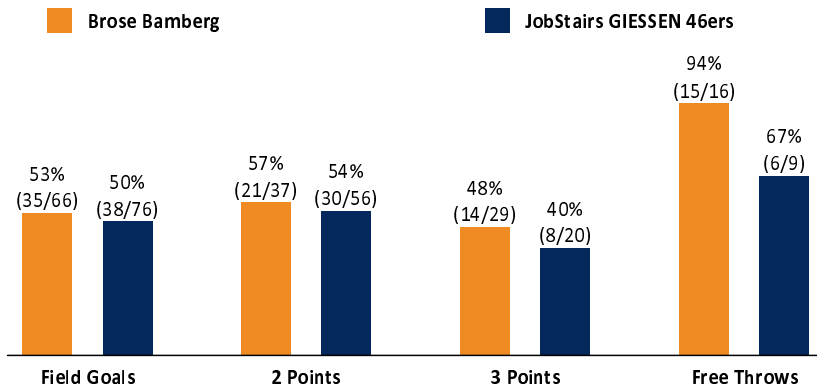

Brose Bamberg

99 : 90

JobStairs GIESSEN 46ers

Referee: PANTHER Anne
Umpires: MADINGER Christof / THEIS Christian
Commissioner: WEICHERT Horst

Attendance: 0
Bamberg, BROSE ARENA (6.150 Plätze), DI 4 MAI 2021, 19:00, Game-ID: 25781

Scoreboard table showing Q1, Q2, Q3, Q4 scores for BAM and GIE.

BAM - Brose Bamberg (Coach: ROIJAKKERS Johan)

Main player statistics table for BAM, including columns for No., Name, Min, PTS, 2 Points, 3 Points, Field Goals, Free Throws, and various rebound/steal metrics.

GIE - JobStairs GIESSEN 46ers (Coach: SCHOLZ Rolf)

Main player statistics table for GIE, including columns for No., Name, Min, PTS, 2 Points, 3 Points, Field Goals, Free Throws, and various rebound/steal metrics.

Summary table comparing BAM and GIE on various metrics like Rebounds, Assists, Fouls, Turnovers, Steals, Points in the Paint, etc.

EASycREDIT-BBL.DE

Alle offiziellen Statistiken der easycrredit BBL, Daten, Rekorde uvm. gibt es auf easycrredit-BBL.de! News, Stats, Tabelle und Spielplan für unterwegs: Kostenfrei für iOS und Android in der offiziellen Liga-App!

MAGENTA SPORT

Keinen Korb mehr verpassen - Alle Spiele der easycrredit BBL und des MagentaSport BBL Pokals LIVE und in HD! Das größte Basketball-Angebot Deutschlands zuhause und mobil! www.MagentaSport.de

LEGEND: Min Minutes Played, DR Defensive Rebounds, AS Assists, BS Blocked Shots, PF Fouls, +/- Plus-Minus-Rating, DNP Did Not Play, OR Offensive Rebounds, ST Steals, SB Shots Blocked, FD Fouls Drawn, * Starters, PTS Points, TR Total Rebounds, TO Turnovers, EFF Efficiency = ((PTS + TR + AS + ST + BS) - ((FGA - FGM) + (FTA - FTM) + TO))