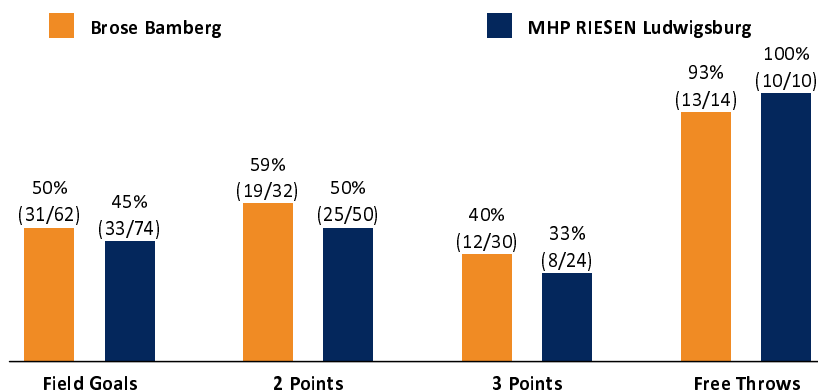

Brose Bamberg

87 : 84 MHP RIESEN Ludwigsburg

Referee: LOTTERMOSER Robert
Umpires: REITER Moritz / MUTAPCIC Armin
Commissioner: LAUPRECHT Claus-Arwed

Attendance: 0
Bamberg, BROSE ARENA (6.150 Plätze), DI 25 MAI 2021, 18:30, Game-ID: 25914

Scoreboard table showing quarters Q1, Q2, Q3, Q4 for BAM and LUD.

BAM - Brose Bamberg (Coach: ROIJAKKERS Johan)

Main player statistics table for BAM, including columns for No., Name, Min, PTS, 2 Points, 3 Points, Field Goals, Free Throws, and various rebound and steal metrics.

LUD - MHP RIESEN Ludwigsburg (Coach: PATRICK John)

Main player statistics table for LUD, including columns for No., Name, Min, PTS, 2 Points, 3 Points, Field Goals, Free Throws, and various rebound and steal metrics.

Summary statistics table comparing BAM and LUD across various metrics like Rebounds, Assists, Fouls, Turnovers, Steals, Points in the Paint, Second Chance Points, Fast Break Points, Biggest Lead, Biggest Scoring Run, Lead Changes, and Times Tied.

EASYCREDIT-BBL.DE

Alle offiziellen Statistiken der easyCredit BBL, Daten, Rekorde uvm. gibt es auf easyCredit-BBL.de! News, Stats, Tabelle und Spielplan für unterwegs: Kostenlos für iOS und Android in der offiziellen Liga-App!

MAGENTA SPORT

Keinen Korb mehr verpassen - Alle Spiele der easyCredit BBL und des MagentaSport BBL Pokals LIVE und in HD! Das größte Basketball-Angebot Deutschlands zuhause und mobil! www.MagentaSport.de

LEGEND
Min Minutes Played, DR Defensive Rebounds, AS Assists, BS Blocked Shots, PF Fouls, +/- Plus-Minus-Rating
DNP Did Not Play, OR Offensive Rebounds, ST Steals, SB Shots Blocked, FD Fouls Drawn, * Starters
PTS Points, TR Total Rebounds, TO Turnovers, EFF Efficiency = ((PTS + TR + AS + ST + BS) - ((FGA - FGM) + (FTA - FTM) + TO))