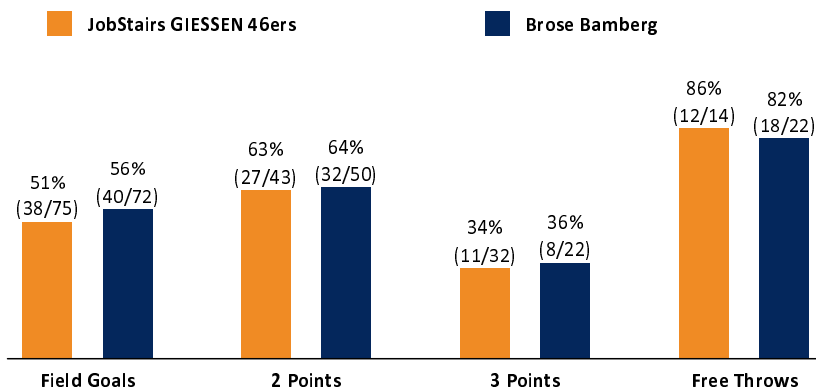

BAM - Brose Bamberg (Coach: ROIJAKKERS Johan)

No.	Name	Min	PTS	2 Points	3 Points	Field Goals	Free Throws	OR	DR	TR	AS	ST	TO	BS	SB	PF	FD	EFF	+/-	
*3	LOCKHART Dominic	24:23	11	1/1 (100%)	3/7 (43%)	4/8 (50%)		3	1	4	2		1			4	1	12	12	
12	PLESCHER Moritz	DNP																		
20	FIELER Chase	17:23	5	1/2 (50%)	1/1 (100%)	2/3 (67%)		2	2	4	2		2			1	1	8	8	
*22	HALL Devon	29:07	20	6/8 (75%)	1/2 (50%)	7/10 (70%)	5/6 (83%)		1	1	5		2			1	5	20	6	
25	OGBE Kenneth	22:52	15	6/8 (75%)	0/2 (0%)	6/10 (60%)	3/4 (75%)	2	6	8	1	1				1	4	20	4	
31	VITALI Michele	13:58	12	2/3 (67%)	2/5 (40%)	4/8 (50%)	2/2 (100%)		2	2	2			1			1	13	1	
32	ODIASE Norense	14:49	10	3/5 (60%)		3/5 (60%)	4/6 (67%)	4	1	5			2	2		2	3	11	0	
*33	HUNDT Bennet	28:29	6	1/6 (17%)	1/4 (25%)	2/10 (20%)	1/1 (100%)		1	1	10		1			4	6	8	1	
*43	SENGFELDER Christian	22:37	2	1/2 (50%)	0/1 (0%)	1/3 (33%)		1	2	3	1	1				3		5	-1	
*45	KRAVISH David	25:11	25	11/15 (73%)		11/15 (73%)	3/3 (100%)	4	5	9		1	3	3	1	1	2	31	7	
50	GRÜTTNER BACOU Joanic	1:11	0								1							1	-3	
Team / Coach									2	2								2		
Totals			200:00	106	32/50 (64%)	8/22 (36%)	40/72 (56%)	18/22 (82%)	16	23	39	24	3	11	6	1	17	23	131	7

GIE	BAM
13 / 16 / 29	16 / 23 / 39
19	24
23	17
17	23
8	11
6	3
46	60
20	18
6	6
0 (2:2)	19 (42:61)
7-0 (74:82)	7-0 (10:19)
Lead Changes: 0	
Times Tied: 1	

EASycREDIT-BBL.DE

Alle offiziellen Statistiken der easyCredit BBL, Daten, Rekorde uvm. gibt es auf easyCredit-BBL.de! News, Stats, Tabelle und Spielplan für unterwegs: Kostenfrei für iOS und Android in der offiziellen Liga-App!

MAGENTA SPORT

Keinen Korb mehr verpassen - Alle Spiele der easyCredit BBL und des MagentaSport BBL Pokals LIVE und in HD! Das größte Basketball-Angebot Deutschlands zuhause und mobil! www.MagentaSport.de

LEGEND

Min Minutes Played   DR Defensive Rebounds   AS Assists   BS Blocked Shots   PF Fouls   +/- Plus-Minus-Rating
DNP Did Not Play   OR Offensive Rebounds   ST Steals   SB Shots Blocked   FD Fouls Drawn   * Starters
PTS Points   TR Total Rebounds   TO Turnovers   EFF Efficiency = ((PTS + TR + AS + ST + BS) - ((FGA - FGM) + (FTA - FTM) + TO))