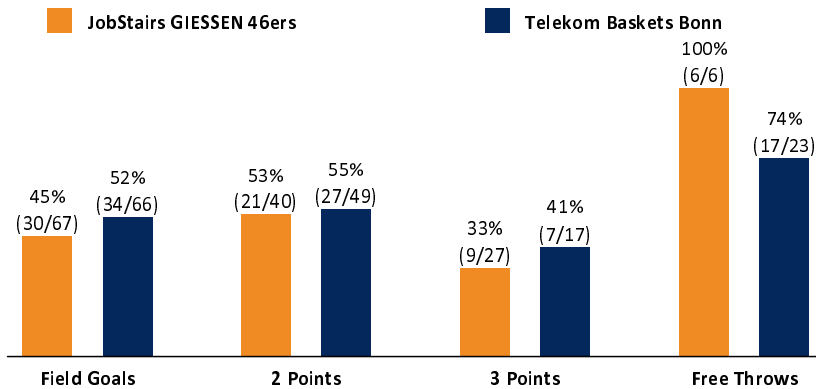

BON - Telekom Baskets Bonn (Coach: VOIGT Will)

No.	Name	Min	PTS	2 Points	3 Points	Field Goals	Free Throws	OR	DR	TR	AS	ST	TO	BS	SB	PF	FD	EFF	+/-
*0	HAMILTON Alex	23:58	12	4/8 (50%)	1/2 (50%)	5/10 (50%)	1/2 (50%)		4	4	8	3				1	1	21	17
2	POLLARD Xavier	9:48	2	1/3 (33%)		1/3 (33%)						1				1		1	-2
3	THOMPSON IV James	13:01	5	2/3 (67%)		2/3 (67%)	1/1 (100%)	1	2	3			4			3	2	3	-5
*4	MICOVIC Strahinja	23:40	16	4/5 (80%)	2/5 (40%)	6/10 (60%)	2/2 (100%)	1	2	3	3		1	1			3	18	22
6	HUDSON Jalen	20:49	11	4/7 (57%)	0/1 (0%)	4/8 (50%)	3/4 (75%)	1	1	2		2	2	1	3	4	6	9	0
*7	BABB Chris	27:44	20	1/3 (33%)	3/6 (50%)	4/9 (44%)	9/10 (90%)	2	5	7	2	3				2	7	26	23
*11	DILEO Anthony	23:43	7	3/8 (38%)	0/1 (0%)	3/9 (33%)	1/1 (100%)				4	3			1	1	2	8	19
12	BINAPFL Kilian	11:05	6	3/3 (100%)		3/3 (100%)	0/1 (0%)		2	2	1		1				1	7	-2
*21	KRATZER Leon	21:44	10	5/7 (71%)		5/7 (71%)	0/2 (0%)	3	4	7		1	1	2			1	15	19
22	DE OLIVEIRA Gabriel	5:15	0						1	1			2			1		-1	3
31	PHILMORE Isaiah	14:26	3		1/1 (100%)	1/1 (100%)			3	3				1		2		7	-4
32	LUKOSIUS Simonas	4:47	0	0/2 (0%)	0/1 (0%)	0/3 (0%)									1			-3	-5
Team / Coach								2		2			1						1
Totals		200:00	92	27/49 (55%)	7/17 (41%)	34/66 (52%)	17/23 (74%)	10	24	34	18	13	12	5	5	15	23	112	17

GIE	BON
12 / 23 / 35	10 / 24 / 34
19	18
23	15
15	23
18	12
5	13
36	50
12	14
2	17
5 (30:25)	21 (68:89)
7-0 (30:25)	11-0 (68:89)
Lead Changes: 7	
Times Tied: 6	

EASYCREDIT-BBL.DE

Alle offiziellen Statistiken der easyCredit BBL, Daten, Rekorde uvm. gibt es auf easyCredit-BBL.de! News, Stats, Tabelle und Spielplan für unterwegs: Kostenfrei für iOS und Android in der offiziellen Liga-App!

MAGENTA SPORT

Keinen Korb mehr verpassen - Alle Spiele der easyCredit BBL und des MagentaSport BBL Pokals LIVE und in HD! Das größte Basketball-Angebot Deutschlands zuhause und mobil! www.MagentaSport.de

LEGEND

Min Minutes Played   DR Defensive Rebounds   AS Assists   BS Blocked Shots   PF Fouls   +/- Plus-Minus-Rating
DNP Did Not Play   OR Offensive Rebounds   ST Steals   SB Shots Blocked   FD Fouls Drawn   * Starters
PTS Points   TR Total Rebounds   TO Turnovers   EFF Efficiency = ((PTS + TR + AS + ST + BS) - ((FGA - FGM) + (FTA - FTM) + TO))