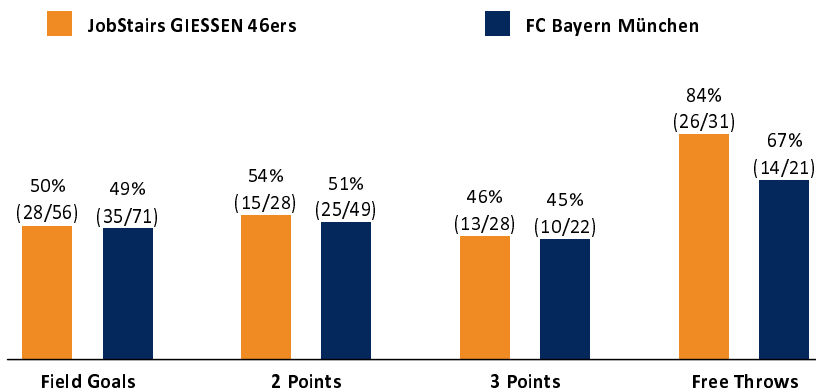

FCB - FC Bayern München (Coach: VERTEMATI Adriano)

No.	Name	Min	PTS	2 Points	3 Points	Field Goals	Free Throws	OR	DR	TR	AS	ST	TO	BS	SB	PF	FD	EFF	+/-
1	GEORGE Jason	DNP																	
3	KRÄMER David	10:35	0								2	1				3	2	3	10
4	SEELEY Dennis Jerome	20:16	4	2/6 (33%)	0/1 (0%)	2/7 (29%)					2	1	1			2	1	1	-7
8	REYNOLDS Jalen	3:49	4	1/3 (33%)		1/3 (33%)	2/3 (67%)		1	1			2			3	2	0	6
12	FLACCADORI Diego	20:11	15	4/7 (57%)	1/1 (100%)	5/8 (63%)	4/6 (67%)		1	1	7	1			1	4	6	19	8
*15	AMAIZE Robin	29:36	17	1/2 (50%)	4/5 (80%)	5/7 (71%)	3/3 (100%)		3	3	3	1				5	3	22	-9
*16	ZIPSER Paul	31:50	15	2/5 (40%)	3/7 (43%)	5/12 (42%)	2/3 (67%)	3	5	8	4	1	1		2		2	19	-1
21	GIST James	24:25	9	4/6 (67%)	0/1 (0%)	4/7 (57%)	1/3 (33%)	1	3	4	3	5				2	3	16	4
*25	JOHNSON JaJuan	11:52	6	3/9 (33%)		3/9 (33%)		1	4	5					2	2		5	-1
*31	SISKO Zan	25:07	13	4/5 (80%)	1/4 (25%)	5/9 (56%)	2/2 (100%)		3	3	5		1			5	1	16	-3
*43	RADOSEVIC Leon	21:23	11	4/6 (67%)	1/2 (50%)	5/8 (63%)	0/1 (0%)	2		2					1	1	4	9	-8
44	GRANT Sasha	0:56	0		0/1 (0%)	0/1 (0%)												-1	-4
Team / Coach								1	1	2						1			2
Totals		200:00	94	25/49 (51%)	10/22 (45%)	35/71 (49%)	14/21 (67%)	8	21	29	26	10	5		6	28	24	111	-1

GIE	FCB
8 / 34 / 42	8 / 21 / 29
14	Assists
24	Fouls
27	Fouls Drawn
16	Turnovers
3	Steals
26	Points in the Paint
16	Second Chance Points
4	Fast Break Points
8 (90:82)	Biggest Lead
9-0 (86:79)	Biggest Scoring Run
	Lead Changes: 7
	Times Tied: 6

EASycREDIT-BBL.DE

Alle offiziellen Statistiken der easyCredit BBL, Daten, Rekorde uvm. gibt es auf easyCredit-BBL.de! News, Stats, Tabelle und Spielplan für unterwegs: Kostenfrei für iOS und Android in der offiziellen Liga-App!

MAGENTA SPORT

Keinen Korb mehr verpassen - Alle Spiele der easyCredit BBL und des MagentaSport BBL Pokals LIVE und in HD! Das größte Basketball-Angebot Deutschlands zuhause und mobil! www.MagentaSport.de

LEGEND

Min Minutes Played   DR Defensive Rebounds   AS Assists   BS Blocked Shots   PF Fouls   +/- Plus-Minus-Rating
DNP Did Not Play   OR Offensive Rebounds   ST Steals   SB Shots Blocked   FD Fouls Drawn   * Starters
PTS Points   TR Total Rebounds   TO Turnovers   EFF Efficiency = ((PTS + TR + AS + ST + BS) - ((FGA - FGM) + (FTA - FTM) + TO))