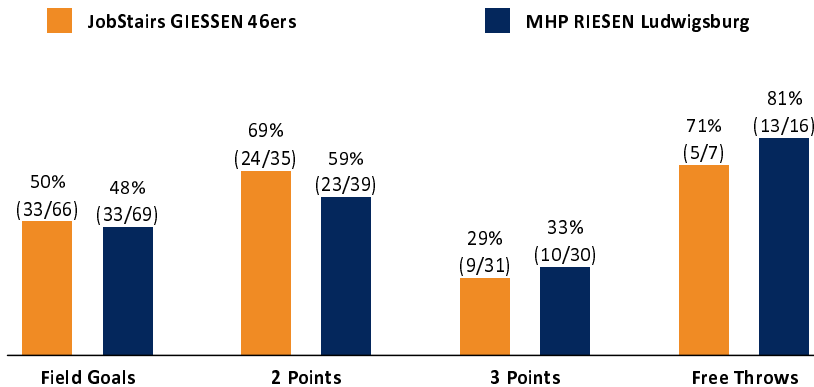

LUD - MHP RIESEN Ludwigsburg (Coach: PATRICK John)

No.	Name	Min	PTS	2 Points	3 Points	Field Goals	Free Throws	OR	DR	TR	AS	ST	TO	BS	SB	PF	FD	EFF	+/-
*1	HULLS Jordan	34:21	11	0/4 (0%)	3/5 (60%)	3/9 (33%)	2/2 (100%)				5	1	2			3	3	9	9
*3	SMITH Jaleen	33:50	17	4/4 (100%)	2/7 (29%)	6/11 (55%)	3/3 (100%)		5	5	11	3				2	5	31	22
5	BROWN JR. Barry	9:50	5	1/1 (100%)	1/3 (33%)	2/4 (50%)			1	1	1	1	3					3	10
6	PATRICK Johannes	2:43	0															0	-4
7	McLEAN Jamel	22:16	16	5/8 (63%)	0/1 (0%)	5/9 (56%)	6/7 (86%)	4	2	6	1		2		1	2	5	16	13
11	HERZOG Lukas	13:58	0		0/1 (0%)	0/1 (0%)		1		1		1				1		1	8
*13	POLAS BARTOLO Yorman	31:00	14	4/8 (50%)	2/5 (40%)	6/13 (46%)		1	5	6	1	1	3		1	1	2	12	-5
17	SANTANA MOJICA Nico	0:47	0															0	-3
*18	WOHLFARTH-BOTTERMANN Jonas	14:35	4	2/3 (67%)		2/3 (67%)			4	4		1				1		8	7
20	RODRIGUEZ Desi	18:33	14	4/6 (67%)	2/5 (40%)	6/11 (55%)		1	2	3						1		12	-9
*21	DARDEN Tremmell	7:19	3	1/1 (100%)	0/1 (0%)	1/2 (50%)	1/2 (50%)		3	3			1				1	3	6
30	DA SILVA Oscar	10:48	5	2/4 (50%)	0/2 (0%)	2/6 (33%)	1/2 (50%)	2	3	5	1	1			1	1	1	7	-9
Team / Coach								1	2	3		2					1		
Totals		200:00	89	23/39 (59%)	10/30 (33%)	33/69 (48%)	13/16 (81%)	10	27	37	20	9	13		3	12	17	103	9

GIE	LUD
6 / 27 / 33	10 / 27 / 37
18	20
17	12
12	17
15	13
5	9
38	44
9	14
9	18
4 (4:0)	27 (47:74)
11-0 (80:89)	10-0 (15:27)
Lead Changes: 3	
Times Tied: 1	

EASycREDIT-BBL.DE

Alle offiziellen Statistiken der easyCredit BBL, Daten, Rekorde uvm. gibt es auf easycCredit-BBL.de! News, Stats, Tabelle und Spielplan für unterwegs: Kostenfrei für iOS und Android in der offiziellen Liga-App!

MAGENTA SPORT

Keinen Korb mehr verpassen - Alle Spiele der easyCredit BBL und des MagentaSport BBL Pokals LIVE und in HD! Das größte Basketball-Angebot Deutschlands zuhause und mobil! www.MagentaSport.de

LEGEND
Min Minutes Played   DR Defensive Rebounds   AS Assists   BS Blocked Shots   PF Fouls   +/- Plus-Minus-Rating
DNP Did Not Play   OR Offensive Rebounds   ST Steals   SB Shots Blocked   FD Fouls Drawn   * Starters
PTS Points   TR Total Rebounds   TO Turnovers   EFF Efficiency = ((PTS + TR + AS + ST + BS) - ((FGA - FGM) + (FTA - FTM) + TO))