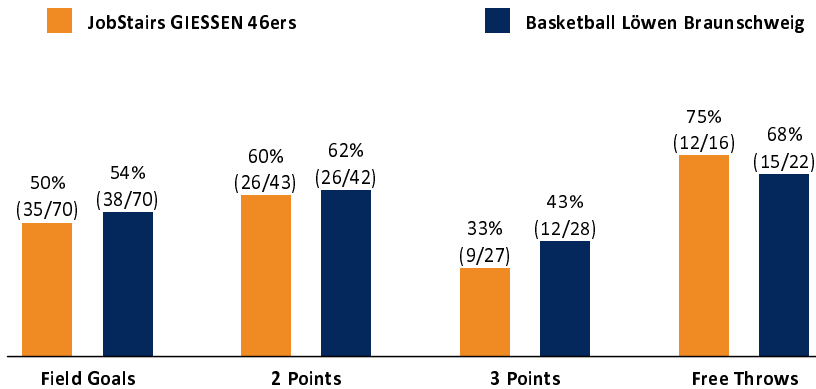

BRA - Basketball Löwen Braunschweig (Coach: STROBL Pete)

No.	Name	Min	PTS	2 Points	3 Points	Field Goals	Free Throws	OR	DR	TR	AS	ST	TO	BS	SB	PF	FD	EFF	+/-	
0	WANK Lukas	19:41	11	4/5 (80%)	1/1 (100%)	5/6 (83%)		1	5	6	5	2	1	1		3	3	23	-1	
2	WATKINS Anthony	2:04	0													1		0	0	
*3	ZEEB Garai	15:47	0		0/1 (0%)	0/1 (0%)		2		2	1	1				4		3	4	
*4	VAN SLOOTEN Luc	17:55	13	1/3 (33%)	3/7 (43%)	4/10 (40%)	2/3 (67%)		2	2	2	1				3	2	11	-9	
*8	ROBINSON James	29:06	11	3/5 (60%)	1/3 (33%)	4/8 (50%)	2/2 (100%)	1	7	8	3	1	1			3	2	18	11	
12	GÖTTSCHE Jannik	3:17	0	0/1 (0%)		0/1 (0%)			3	3					1			2	2	
15	PETERKA Martin	20:04	5	1/1 (100%)	1/5 (20%)	2/6 (33%)		1		1	3					1		5	19	
21	ROOSCH Simon	1:48	0													1		0	-2	
24	VELICKA Arnas	24:20	12	2/2 (100%)	2/6 (33%)	4/8 (50%)	2/2 (100%)	3	3	6	7		3			1	3	18	18	
*34	SCHILLING Gavin	19:15	9	4/7 (57%)		4/7 (57%)	1/4 (25%)	2	5	7	2		1				2	11	-8	
*35	JALLOW Karim	27:14	24	4/11 (36%)	3/3 (100%)	7/14 (50%)	7/7 (100%)								2	2	6	17	6	
44	TURUDIC Benedikt	19:29	18	7/7 (100%)	1/2 (50%)	8/9 (89%)	1/4 (25%)	4	1	5		1	1	1			3	20	20	
Team / Coach																	0			
Totals			200:00	103	26/42 (62%)	12/28 (43%)	38/70 (54%)	15/22 (68%)	14	26	40	23	6	7	2	3	19	21	128	12

GIE	BRA
11 / 23 / 34	14 / 26 / 40
22	Rebounds OR/DR/TR
21	Assists
19	Fouls
8	Fouls Drawn
2	Turnovers
46	Steals
18	Points in the Paint
6	Second Chance Points
5 (13:8)	Fast Break Points
12-0 (85:92)	Biggest Lead
	Biggest Scoring Run
	Lead Changes: 2
	Times Tied: 1

EASYCREDIT-BBL.DE

Alle offiziellen Statistiken der easyCredit BBL, Daten, Rekorde uvm. gibt es auf easyCredit-BBL.de! News, Stats, Tabelle und Spielplan für unterwegs: Kostenfrei für iOS und Android in der offiziellen Liga-App!

MAGENTA SPORT

Keinen Korb mehr verpassen - Alle Spiele der easyCredit BBL und des MagentaSport BBL Pokals LIVE und in HD! Das größte Basketball-Angebot Deutschlands zuhause und mobil! www.MagentaSport.de

LEGEND

Min Minutes Played   DR Defensive Rebounds   AS Assists   BS Blocked Shots   PF Fouls   +/- Plus-Minus-Rating
DNP Did Not Play   OR Offensive Rebounds   ST Steals   SB Shots Blocked   FD Fouls Drawn   * Starters
PTS Points   TR Total Rebounds   TO Turnovers   EFF Efficiency = ((PTS + TR + AS + ST + BS) - ((FGA - FGM) + (FTA - FTM) + TO))