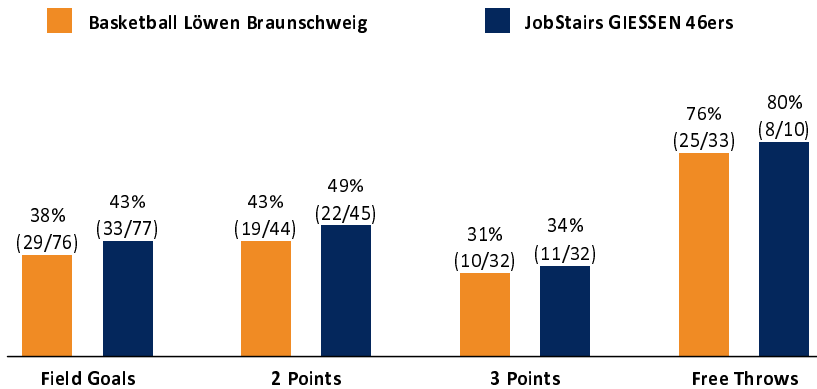

GIE - JobStairs GIESSEN 46ers (Coach: FREYER Ingo)

No.	Name	Min	PTS	2 Points	3 Points	Field Goals	Free Throws	OR	DR	TR	AS	ST	TO	BS	SB	PF	FD	EFF	+/-	
*1	STARK Jonathan	33:55	10	2/7 (29%)	2/8 (25%)	4/15 (27%)					9		3		1	2	1	5	-8	
2	HAMILTON Isaac	26:33	19	3/10 (30%)	4/7 (57%)	7/17 (41%)	1/2 (50%)	2	5	7	1	2	2	1	1	3	3	17	-9	
*3	O'REILLY Liam	22:33	12	3/6 (50%)	2/4 (50%)	5/10 (50%)			7	7	2		1			1		15	-12	
4	KRAUSHAAR Bjarne	13:38	2	1/1 (100%)	0/2 (0%)	1/3 (33%)				4			3			2	1	1	-9	
*8	PJANIC Alen	21:00	12	3/6 (50%)	2/3 (67%)	5/9 (56%)			2	2		2	1			5	1	11	4	
*12	RICHTER Johannes	18:29	5	2/3 (67%)	0/1 (0%)	2/4 (50%)	1/1 (100%)	3	3	6			2			3	3	7	0	
15	BOWMAN Brandon	12:40	0					1	3	4				1		1	1	5	1	
20	ZYLKA Ferdinand	5:06	0		0/3 (0%)	0/3 (0%)							1			1		-4	2	
31	JAMES JR. Scottie	26:58	21	6/7 (86%)	1/2 (50%)	7/9 (78%)	6/6 (100%)	5	7	12	1		1	1		3	4	32	-3	
*33	THOMAS Brandon	19:08	4	2/5 (40%)	0/2 (0%)	2/7 (29%)	0/1 (0%)	2	3	5	1				1		2	4	-6	
Team / Coach								2	2	4						4				
Totals			200:00	85	22/45 (49%)	11/32 (34%)	33/77 (43%)	8/10 (80%)	15	32	47	18	4	14	3	3	21	16	97	-8

BRA	GIE
17 / 31 / 48	15 / 32 / 47
21	18
16	21
21	16
6	14
8	4
32	38
19	20
4	9
11 (15:4)	2 (61:63)
9-0 (85:78)	10-0 (19:18)
Lead Changes: 10	
Times Tied: 9	

EASycREDIT-BBL.DE

Alle offiziellen Statistiken der easyCredit BBL, Daten, Rekorde uvm. gibt es auf easyCredit-BBL.de! News, Stats, Tabelle und Spielplan für unterwegs: Kostenfrei für iOS und Android in der offiziellen Liga-App!

MAGENTA SPORT

Keinen Korb mehr verpassen - Alle Spiele der easyCredit BBL und des MagentaSport BBL Pokals LIVE und in HD! Das größte Basketball-Angebot Deutschlands zuhause und mobil! www.MagentaSport.de

LEGEND

Min Minutes Played   DR Defensive Rebounds   AS Assists   BS Blocked Shots   PF Fouls   +/- Plus-Minus-Rating
DNP Did Not Play   OR Offensive Rebounds   ST Steals   SB Shots Blocked   FD Fouls Drawn   * Starters
PTS Points   TR Total Rebounds   TO Turnovers   EFF Efficiency = ((PTS + TR + AS + ST + BS) - ((FGA - FGM) + (FTA - FTM) + TO))