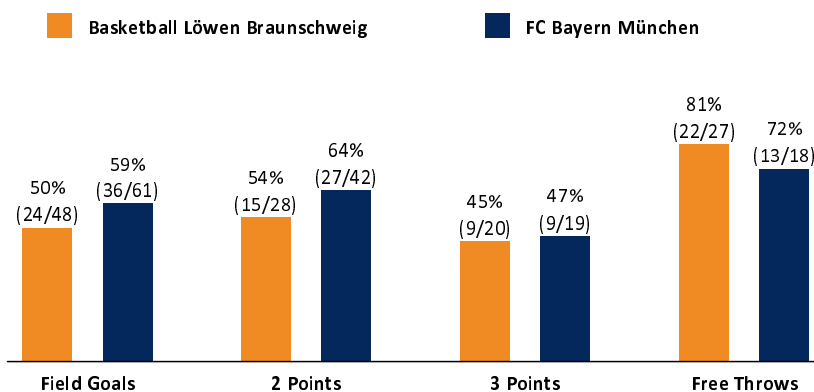

FCB - FC Bayern München (Coach: TRINCHIERI Andrea)

No.	Name	Min	PTS	2 Points	3 Points	Field Goals	Free Throws	OR	DR	TR	AS	ST	TO	BS	SB	PF	FD	EFF	+/-	
*0	WEILER-BABB Nick	27:08	4		0/2 (0%)	0/2 (0%)	4/5 (80%)	1	1	2	4	1		1		3	3	9	11	
1	GEORGE Jason	0:38	0															0	-1	
*2	BALDWIN Wade	28:34	8	1/2 (50%)	2/3 (67%)	3/5 (60%)	0/2 (0%)		3	3	5	2	1			2	1	13	12	
*3	KRÄMER David	10:31	3		1/2 (50%)	1/2 (50%)										3		2	1	
4	SEELY Dennis Jerome	16:37	11	1/2 (50%)	2/4 (50%)	3/6 (50%)	3/3 (100%)		1	1	2					3	1	11	6	
*8	REYNOLDS Jalen	27:51	19	8/14 (57%)		8/14 (57%)	3/3 (100%)	1	2	3	5	1	2			3	4	20	17	
15	AMAIZE Robin	13:54	0	0/1 (0%)	0/1 (0%)	0/2 (0%)		2		2	1	1				3		2	1	
*16	ZIPSER Paul	31:19	13	3/3 (100%)	2/5 (40%)	5/8 (63%)	1/3 (33%)		4	4	2	1	1			1	3	14	17	
25	JOHNSON JaJuan	21:17	22	10/15 (67%)		10/15 (67%)	2/2 (100%)	4	5	9	2		2	1	1	1	3	27	6	
31	SISKO Zan	17:58	14	4/5 (80%)	2/2 (100%)	6/7 (86%)			2	2	3	2	1			5	3	19	5	
44	GRANT Sasha	4:13	0															0	0	
66	RUDAN Matej	DNP																	0	
Team / Coach													1					-1		
Totals			200:00	94	27/42 (64%)	9/19 (47%)	36/61 (59%)	13/18 (72%)	8	18	26	24	8	8	2	1	24	18	116	15

BRA	FCB
8 / 19 / 27	8 / 18 / 26
17	24
19	24
24	18
14	8
4	8
26	42
10	9
	4
2 (4:2)	17 (63:80)
6-0 (15:18)	12-0 (30:43)
	2
	5

EASycREDIT-BBL.DE

Alle offiziellen Statistiken der easyCredit BBL, Daten, Rekorde uvm. gibt es auf easycCredit-BBL.de! News, Stats, Tabelle und Spielplan für unterwegs: Kostenfrei für iOS und Android in der offiziellen Liga-App!

MAGENTA SPORT

Keinen Korb mehr verpassen - Alle Spiele der easyCredit BBL und des MagentaSport BBL Pokals LIVE und in HD! Das größte Basketball-Angebot Deutschlands zuhause und mobil! www.MagentaSport.de

LEGEND
Min Minutes Played   DR Defensive Rebounds   AS Assists   BS Blocked Shots   PF Fouls   +/- Plus-Minus-Rating
DNP Did Not Play   OR Offensive Rebounds   ST Steals   SB Shots Blocked   FD Fouls Drawn   * Starters
PTS Points   TR Total Rebounds   TO Turnovers   EFF Efficiency = ((PTS + TR + AS + ST + BS) - ((FGA - FGM) + (FTA - FTM) + TO))