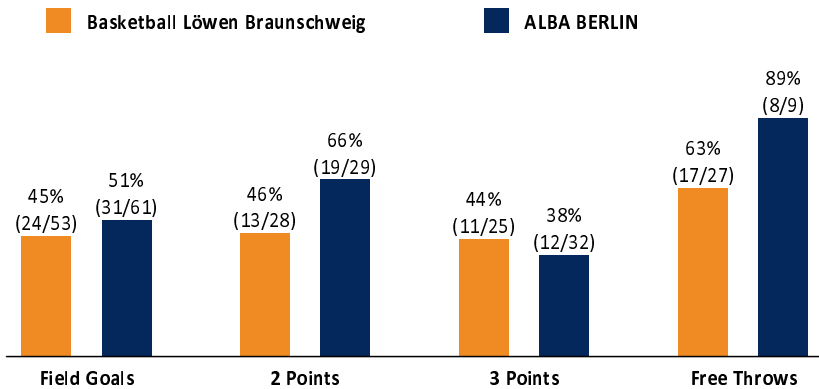

BER - ALBA BERLIN (Coach: GONZALES Israel)

No.	Name	Min	PTS	2 Points	3 Points	Field Goals	Free Throws	OR	DR	TR	AS	ST	TO	BS	SB	PF	FD	EFF	+/-	
0	LO Maodo	21:27	10	4/7 (57%)	0/2 (0%)	4/9 (44%)	2/3 (67%)		1	1	4		3		1		2	6	3	
3	SIVA Peyton	12:04	9	1/1 (100%)	1/2 (50%)	2/3 (67%)	4/4 (100%)		2	2	2		3			1	5	9	-3	
6	DELOW Malte	DNP																		
8	ERIKSSON Marcus	13:07	8	1/1 (100%)	2/7 (29%)	3/8 (38%)			2	2	1						1	6	16	
*9	MATTISSECK Jonas	19:22	3		1/3 (33%)	1/3 (33%)					1		1			2	1	1	3	
10	SCHNEIDER Tim	7:12	0	0/1 (0%)		0/1 (0%)			1	1								0	-10	
19	OLINDE Louis	22:55	13	2/2 (100%)	3/6 (50%)	5/8 (63%)		3	2	5		1		3		3	2	19	-1	
*20	FONTECCHIO Simone	21:29	16	2/3 (67%)	4/7 (57%)	6/10 (60%)					3		2	1		3		14	1	
32	THIEMANN Johannes	19:32	8	3/3 (100%)		3/3 (100%)	2/2 (100%)	1	2	3	2	1				5	2	14	3	
*33	GRANGER Jayson	23:30	3	0/2 (0%)	1/4 (25%)	1/6 (17%)			1	1	6	2	2			3		5	7	
*43	SIKMA Luke	19:30	4	2/4 (50%)	0/1 (0%)	2/5 (40%)		2	5	7	4	2	1			4		13	6	
*50	LAMMERS Ben	19:52	8	4/5 (80%)		4/5 (80%)			5	5		1	1	2		3	2	14	5	
Team / Coach									3	3			3				0			
Totals			200:00	82	19/29 (66%)	12/32 (38%)	31/61 (51%)	8/9 (89%)	6	24	30	23	7	16	6	1	24	15	101	6

BRA	BER
11 / 21 / 32	Rebounds OR/DR/TR
17	Assists
15	Fouls
24	Fouls Drawn
19	Turnovers
7	Steals
20	Points in the Paint
10	Second Chance Points
3	Fast Break Points
3 (3:0)	Biggest Lead
6-0 (49:53)	Biggest Scoring Run
	Lead Changes: 1
	Times Tied: 2

EASycREDIT-BBL.DE

Alle offiziellen Statistiken der easyCredit BBL, Daten, Rekorde uvm. gibt es auf easycrredit-bbl.de! News, Stats, Tabelle und Spielplan für unterwegs: Kostenfrei für iOS und Android in der offiziellen Liga-App!

MAGENTA SPORT

Keinen Korb mehr verpassen - Alle Spiele der easyCredit BBL und des MagentaSport BBL Pokals LIVE und in HD! Das größte Basketball-Angebot Deutschlands zuhause und mobil! www.MagentaSport.de

LEGEND
Min Minutes Played   DR Defensive Rebounds   AS Assists   BS Blocked Shots   PF Fouls   +/- Plus-Minus-Rating
DNP Did Not Play   OR Offensive Rebounds   ST Steals   SB Shots Blocked   FD Fouls Drawn   * Starters
PTS Points   TR Total Rebounds   TO Turnovers   EFF Efficiency = ((PTS + TR + AS + ST + BS) - ((FGA - FGM) + (FTA - FTM) + TO))