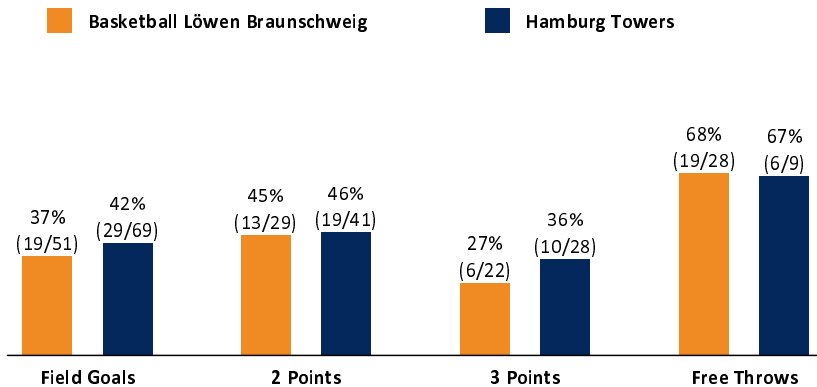

HAM - Hamburg Towers (Coach: CALLES Pedro)

No.	Name	Min	PTS	2 Points	3 Points	Field Goals	Free Throws	OR	DR	TR	AS	ST	TO	BS	SB	PF	FD	EFF	+/-	
0	SHORTS T. J.	31:07	4	2/10 (20%)	0/1 (0%)	2/11 (18%)		1	6	7	9	2	1		1	2	3	12	6	
2	SWING Jordan	25:10	23	6/9 (67%)	3/8 (38%)	9/17 (53%)	2/2 (100%)	1		1		2	1			4	3	17	1	
*3	DILEO Maximilian	12:31	3		1/3 (33%)	1/3 (33%)			3	3		2				4	1	6	-1	
6	RICH Osaro Jürgen	DNP																		
*7	TAYLOR Kameron	19:05	11	4/7 (57%)	1/4 (25%)	5/11 (45%)		2	1	3	2	2	4			4	3	8	10	
*11	KOTSAR Maik	30:55	12	5/8 (63%)		5/8 (63%)	2/4 (50%)	4	7	11	3		3			3	4	18	13	
21	HOLLATZ Justus	19:02	3	0/2 (0%)	1/1 (100%)	1/3 (33%)			1	1	2					3	1	4	9	
*25	ALLEN Terry	10:31	0		0/2 (0%)	0/2 (0%)					1	1				1	1	0	9	
26	OGUNSIPE Marvin	9:05	4	2/3 (67%)		2/3 (67%)	0/1 (0%)	1	1	2						2	2	4	-2	
40	CUTHBERTSON Zac	26:58	8	0/2 (0%)	2/6 (33%)	2/8 (25%)	2/2 (100%)	4	3	7		1	1	1		1	3	10	0	
*44	TAYLOR Bryce	15:36	6		2/3 (67%)	2/3 (67%)			1	1	2					1		8	10	
Team / Coach								1	1	2		1					1			
Totals			200:00	74	19/41 (46%)	10/28 (36%)	29/69 (42%)	6/9 (67%)	14	24	38	19	10	11	1	1	25	21	88	11

BRA	HAM
11 / 27 / 38	14 / 24 / 38
15	19
21	25
25	21
17	11
4	10
24	32
6	8
5	4
2 (2:0)	14 (52:66)
5-0 (38:46)	11-0 (27:39)
Lead Changes: 1	
Times Tied: 2	

EASycREDIT-BBL.DE

Alle offiziellen Statistiken der easycCredit BBL, Daten, Rekorde uvm. gibt es auf easycCredit-BBL.de! News, Stats, Tabelle und Spielplan für unterwegs: Kostenfrei für iOS und Android in der offiziellen Liga-App!

MAGENTA SPORT

Keinen Korb mehr verpassen - Alle Spiele der easycCredit BBL und des MagentaSport BBL Pokals LIVE und in HD! Das größte Basketball-Angebot Deutschlands zuhause und mobil! www.MagentaSport.de

LEGEND

Min Minutes Played   **DR** Defensive Rebounds   **AS** Assists   **BS** Blocked Shots   **PF** Fouls   **+/-** Plus-Minus-Rating
DNP Did Not Play   **OR** Offensive Rebounds   **ST** Steals   **SB** Shots Blocked   **FD** Fouls Drawn   ***** Starters
PTS Points   **TR** Total Rebounds   **TO** Turnovers   **EFF** Efficiency = ((PTS + TR + AS + ST + BS) - ((FGA - FGM) + (FTA - FTM) + TO))