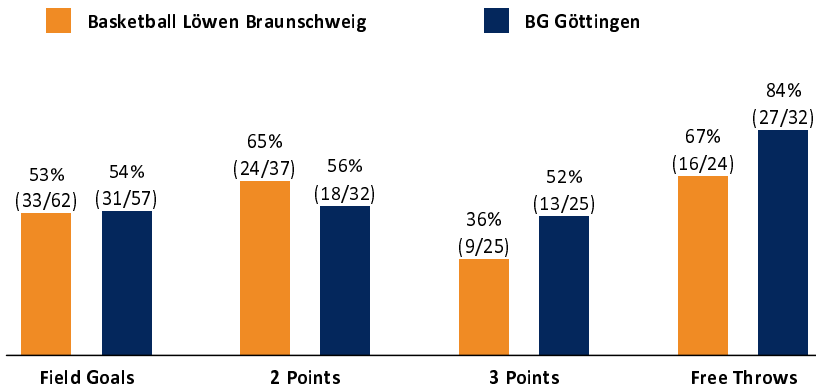

GOT - BG Göttingen (Coach: MOORS Roel)

No.	Name	Min	PTS	2 Points	3 Points	Field Goals	Free Throws	OR	DR	TR	AS	ST	TO	BS	SB	PF	FD	EFF	+/-
*1	BOOKER Deishuan	24:16	12	1/2 (50%)	2/3 (67%)	3/5 (60%)	4/4 (100%)		3	3	3	1	6			1	4	11	8
2	WEIDEMANN Nelson	3:22	0		0/1 (0%)	0/1 (0%)	0/2 (0%)	1		1							1	-2	2
*6	NELSON Luke	20:21	11	2/4 (50%)	2/3 (67%)	4/7 (57%)	1/1 (100%)		3	3	7	2	3			5	2	17	15
8	VARGAS Akeem	8:58	2		0/1 (0%)	0/1 (0%)	2/2 (100%)	1		1		1				1	1	3	-14
9	ONWUEGBUZIE Andrew	DNP																	
10	KRAMER Dennis	8:54	2	0/3 (0%)		0/3 (0%)	2/2 (100%)	2		2	2		1				1	2	3
13	LOMAZS Rihards	29:55	13	3/4 (75%)	0/5 (0%)	3/9 (33%)	7/8 (88%)		3	3	4	3	1			3	7	15	10
17	MÖNNINGHOFF Mathis	31:13	18		5/6 (83%)	5/6 (83%)	3/5 (60%)	2	4	6	2	3	1			3	3	25	14
*18	KAMP Harper	10:49	10	2/5 (40%)		2/5 (40%)	6/6 (100%)	1	2	3	1		1			5	6	10	-6
*21	ODIASE Tai	29:04	12	6/7 (86%)		6/7 (86%)		2	4	6			2	1		2	1	16	11
*24	DAWKINS Aubrey	33:08	22	4/7 (57%)	4/6 (67%)	8/13 (62%)	2/2 (100%)		2	2	4	2	2			4	1	23	12
Team / Coach								1	4	5								5	
Totals		200:00	102	18/32 (56%)	13/25 (52%)	31/57 (54%)	27/32 (84%)	10	25	35	23	12	17	1		24	27	125	11

BRA		GOT
9 / 17 / 26	Rebounds OR/DR/TR	10 / 25 / 35
18	Assists	23
28	Fouls	24
23	Fouls Drawn	27
16	Turnovers	17
11	Steals	12
46	Points in the Paint	32
12	Second Chance Points	10
8	Fast Break Points	12
6 (79:73)	Biggest Lead	11 (38:49)
13-0 (76:71)	Biggest Scoring Run	9-0 (34:40)
	Lead Changes:	8
	Times Tied:	6

EASycREDIT-BBL.DE

Alle offiziellen Statistiken der easycrredit BBL, Daten, Rekorde uvm. gibt es auf easycrredit-BBL.de! News, Stats, Tabelle und Spielplan für unterwegs: Kostenfrei für iOS und Android in der offiziellen Liga-App!

MAGENTA SPORT

Keinen Korb mehr verpassen - Alle Spiele der easycrredit BBL und des MagentaSport BBL Pokals LIVE und in HD! Das größte Basketball-Angebot Deutschlands zuhause und mobil! www.MagentaSport.de

LEGEND
Min Minutes Played   DR Defensive Rebounds   AS Assists   BS Blocked Shots   PF Fouls   +/- Plus-Minus-Rating
DNP Did Not Play   OR Offensive Rebounds   ST Steals   SB Shots Blocked   FD Fouls Drawn   * Starters
PTS Points   TR Total Rebounds   TO Turnovers   EFF Efficiency = ((PTS + TR + AS + ST + BS) - ((FGA - FGM) + (FTA - FTM) + TO))