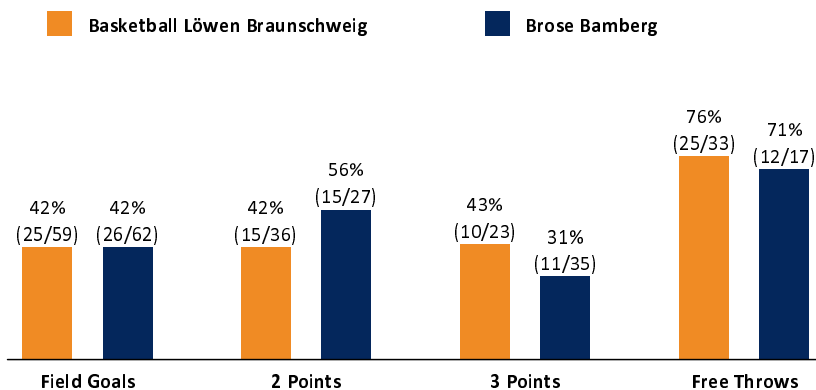

BAM - Brose Bamberg (Coach: ROIJAKKERS Johan)

No.	Name	Min	PTS	2 Points	3 Points	Field Goals	Free Throws	OR	DR	TR	AS	ST	TO	BS	SB	PF	FD	EFF	+/-	
3	LOCKHART Dominic	19:52	8	1/1 (100%)	2/4 (50%)	3/5 (60%)			1	1	1					3	1	8	-5	
12	PLESCHER Moritz	DNP																		
17	SERIC Mateo	0:51	0															0	-3	
20	FIELER Chase	24:58	7	2/4 (50%)	1/2 (50%)	3/6 (50%)		3	2	5	4		1	1		3	1	13	-5	
*22	HALL Devon	25:02	10	1/3 (33%)	2/8 (25%)	3/11 (27%)	2/2 (100%)	1	2	3	4	2	1	1		2	1	11	-11	
25	OGBE Kenneth	17:20	9	1/3 (33%)	1/3 (33%)	2/6 (33%)	4/6 (67%)		1	1		1		1		3	4	6	-10	
27	THOMPSON Shevon	7:02	4	2/3 (67%)		2/3 (67%)		1	1	2						2		5	4	
*31	VITALI Michele	19:56	7	1/2 (50%)	1/5 (20%)	2/7 (29%)	2/2 (100%)		2	2	5	2	1			2	4	10	3	
33	HUNDT Bennet	16:06	6	1/3 (33%)	1/4 (25%)	2/7 (29%)	1/2 (50%)				1	1	2			1	3	0	-3	
*43	SENGFELDER Christian	21:24	6	1/1 (100%)	1/5 (20%)	2/6 (33%)	1/2 (50%)	2		2		1	3			2	1	1	-19	
*45	KRAVISH David	24:44	8	4/4 (100%)		4/4 (100%)		1	8	9			2			5	1	15	3	
*55	LARSON Tyler	22:45	10	1/3 (33%)	2/4 (50%)	3/7 (43%)	2/3 (67%)		3	3	4		5		1	3	3	7	-4	
Team / Coach								2	1	3							3			
Totals			200:00	75	15/27 (56%)	11/35 (31%)	26/62 (42%)	12/17 (71%)	10	21	31	19	7	15	3	1	26	19	79	-10

BRA	BAM
15 / 26 / 41	10 / 21 / 31
21	Assists
20	Fouls
26	Fouls Drawn
15	Turnovers
8	Steals
30	Points in the Paint
14	Second Chance Points
2	Fast Break Points
16 (60:44)	Biggest Lead
10-0 (85:73)	Biggest Scoring Run
	Lead Changes: 3
	Times Tied: 4

EASycRedit-BBL.DE

Alle offiziellen Statistiken der easyCredit BBL, Daten, Rekorde uvm. gibt es auf easyCredit-BBL.de! News, Stats, Tabelle und Spielplan für unterwegs: Kostenfrei für iOS und Android in der offiziellen Liga-App!

MAGENTA SPORT

Keinen Korb mehr verpassen - Alle Spiele der easyCredit BBL und des MagentaSport BBL Pokals LIVE und in HD! Das größte Basketball-Angebot Deutschlands zuhause und mobil! www.MagentaSport.de

LEGEND

Min Minutes Played   **DR** Defensive Rebounds   **AS** Assists   **BS** Blocked Shots   **PF** Fouls   **+/-** Plus-Minus-Rating
DNP Did Not Play   **OR** Offensive Rebounds   **ST** Steals   **SB** Shots Blocked   **FD** Fouls Drawn   ***** Starters
PTS Points   **TR** Total Rebounds   **TO** Turnovers   **EFF** Efficiency = ((PTS + TR + AS + ST + BS) - ((FGA - FGM) + (FTA - FTM) + TO))