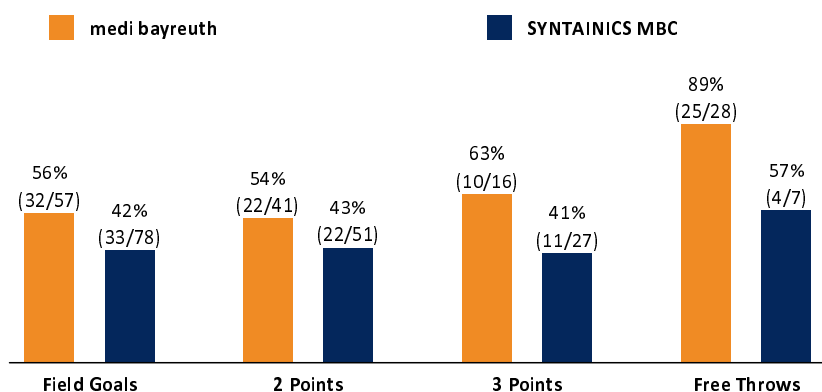

medi bayreuth

99 : 81

SYNTAINICS MBC

Referee: RODRIGUEZ Tony
Umpires: MUTAPCIC Armin / FINGERLING Stefan
Commissioner: GINTSCHEL Winfried

Bayreuth, Oberfrankenhalle (3.300 Plätze), SO 22 NOV 2020, 15:00, Game-ID: 25515

Scoreboard table showing Q1, Q2, Q3, Q4 scores for BAY and MBC.

BAY - medi bayreuth (Coach: KORNER Raoul)

Main player statistics table for medi bayreuth including columns for No., Name, Min, PTS, 2 Points, 3 Points, Field Goals, Free Throws, OR, DR, TR, AS, ST, TO, BS, SB, PF, FD, EFF, +/-.

MBC - SYNTAINICS MBC (Coach: POROPAT Silvano)

Main player statistics table for SYNTAINICS MBC including columns for No., Name, Min, PTS, 2 Points, 3 Points, Field Goals, Free Throws, OR, DR, TR, AS, ST, TO, BS, SB, PF, FD, EFF, +/-.

Summary statistics table comparing BAY and MBC across various categories like Rebounds, Assists, Fouls, etc.

EASYCREDIT-BBL.DE

Alle offiziellen Statistiken der easyCredit BBL, Daten, Rekorde uvm. gibt es auf easyCredit-BBL.de! News, Stats, Tabelle und Spielplan für unterwegs: Kostenfrei für iOS und Android in der offiziellen Liga-App!

MAGENTA SPORT

Keinen Korb mehr verpassen - Alle Spiele der easyCredit BBL und des MagentaSport BBL Pokals LIVE und in HD! Das größte Basketball-Angebot Deutschlands zuhause und mobil! www.MagentaSport.de

LEGEND: Min Minutes Played, DR Defensive Rebounds, AS Assists, BS Blocked Shots, PF Fouls, +/- Plus-Minus-Rating, DNP Did Not Play, OR Offensive Rebounds, ST Steals, SB Shots Blocked, FD Fouls Drawn, * Starters, PTS Points, TR Total Rebounds, TO Turnovers, EFF Efficiency = ((PTS + TR + AS + ST + BS) - ((FGA - FGM) + (FTA - FTM) + TO))