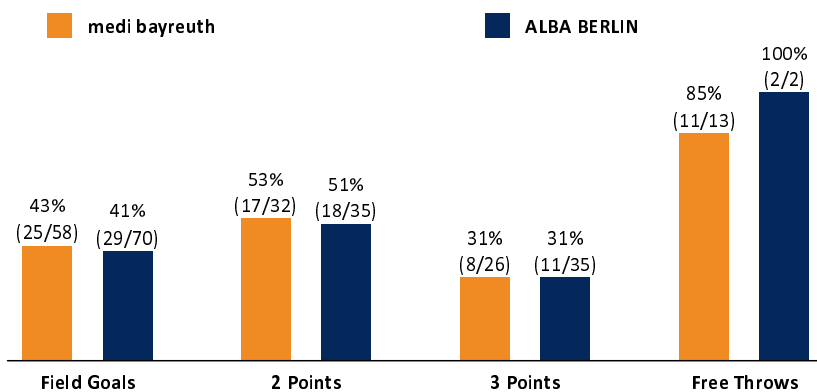

medi bayreuth

69 : 71

ALBA BERLIN

Referee: LOTTERMOSER Robert
Umpires: KRAUSE Oliver / HODGIC Nermin
Commissioner: GINTSCHEL Dr. Winfried

Bayreuth, Oberfrankenhalle (3.300 Plätze), SO 6 DEZ 2020, 18:00, Game-ID: 25530

Scoreboard table showing quarters Q1-Q4 for BAY and BER.

BAY - medi bayreuth (Coach: KORNER Raoul)

Main player statistics table for medi bayreuth including columns for No., Name, Min, PTS, 2 Points, 3 Points, Field Goals, Free Throws, and various rebound/steal metrics.

BER - ALBA BERLIN (Coach: GARCIA RENESES Alejandro)

Main player statistics table for ALBA BERLIN including columns for No., Name, Min, PTS, 2 Points, 3 Points, Field Goals, Free Throws, and various rebound/steal metrics.

Summary statistics table comparing BAY and BER across various metrics like Rebounds, Assists, Fouls, Turnovers, Steals, Points in the Paint, etc.

EASYCREDIT-BBL.DE

Alle offiziellen Statistiken der easyCredit BBL, Daten, Rekorde uvm. gibt es auf easyCredit-BBL.de! News, Stats, Tabelle und Spielplan für unterwegs: Kostenlos für iOS und Android in der offiziellen Liga-App!

MAGENTA SPORT

Keinen Korb mehr verpassen - Alle Spiele der easyCredit BBL und des MagentaSport BBL Pokals LIVE und in HD! Das größte Basketball-Angebot Deutschlands zuhause und mobil! www.MagentaSport.de

LEGEND: Min Minutes Played, DR Defensive Rebounds, AS Assists, BS Blocked Shots, PF Fouls, +/- Plus-Minus-Rating, DNP Did Not Play, OR Offensive Rebounds, ST Steals, SB Shots Blocked, FD Fouls Drawn, * Starters, PTS Points, TR Total Rebounds, TO Turnovers, EFF Efficiency = ((PTS + TR + AS + ST + BS) - ((FGA - FGM) + (FTA - FTM) + TO))