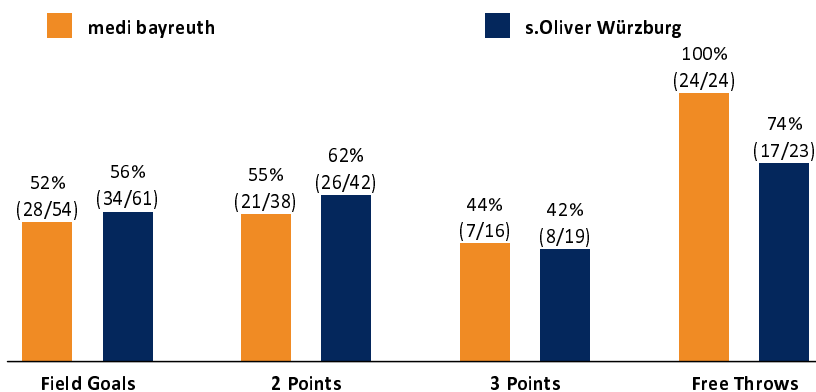

medi bayreuth

87 : 93

s.Oliver Würzburg

Referee: STREIT Enrico (GER)
Umpires: ARIK Tamer / FINGERLING Stefan (GER)
Commissioner: WEICHERT Horst (GER)

Bayreuth, Oberfrankenhalle (3.300 Plätze), DI 22 DEZ 2020, 20:30, Game-ID: 25555

Scoreboard table showing Q1, Q2, Q3, Q4 scores for BAY and WUE.

BAY - medi bayreuth (Coach: KORNER Raoul)

Main player statistics table for medi bayreuth including columns for No., Name, Min, PTS, 2 Points, 3 Points, Field Goals, Free Throws, OR, DR, TR, AS, ST, TO, BS, SB, PF, FD, EFF, +/-.

WUE - s.Oliver Würzburg (Coach: WUCHERER Denis)

Main player statistics table for s.Oliver Würzburg including columns for No., Name, Min, PTS, 2 Points, 3 Points, Field Goals, Free Throws, OR, DR, TR, AS, ST, TO, BS, SB, PF, FD, EFF, +/-.

Summary statistics table comparing BAY and WUE across various metrics like Rebounds, Assists, Fouls, Turnovers, Steals, etc.

EASycREDIT-BBL.DE

Alle offiziellen Statistiken der easyCredit BBL, Daten, Rekorde uvm. gibt es auf easyCredit-BBL.de! News, Stats, Tabelle und Spielplan für unterwegs: Kostenlos für iOS und Android in der offiziellen Liga-App!

MAGENTA SPORT

Keinen Korb mehr verpassen - Alle Spiele der easyCredit BBL und des MagentaSport BBL Pokals LIVE und in HD! Das größte Basketball-Angebot Deutschlands zuhause und mobil! www.MagentaSport.de

LEGEND: Min Minutes Played, DR Defensive Rebounds, AS Assists, BS Blocked Shots, PF Fouls, +/- Plus-Minus-Rating, DNP Did Not Play, OR Offensive Rebounds, ST Steals, SB Shots Blocked, FD Fouls Drawn, * Starters, PTS Points, TR Total Rebounds, TO Turnovers, EFF Efficiency = ((PTS + TR + AS + ST + BS) - ((FGA - FGM) + (FTA - FTM) + TO))