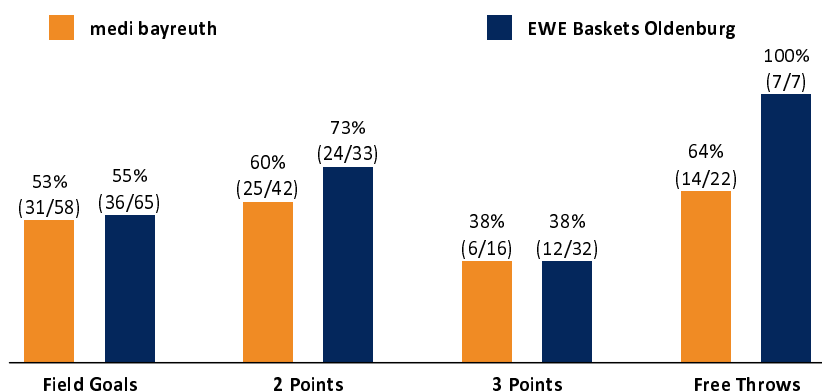

medi bayreuth

82 : 91 EWE Baskets Oldenburg

Referee: BITTNER Steve (GER)
Umpires: MUTAPCIC Armin / FINGERLING Stefan (GER)
Commissioner: KINDERVATER Max (GER)

Attendance: 0
Bayreuth, Oberfrankenhalle (3.300 Plätze), SO 14 FEB 2021, 18:00, Game-ID: 25655

Scoreboard table showing quarters Q1-Q4 for BAY and OLD.

BAY - medi bayreuth (Coach: KORNER Raoul)

Main player statistics table for medi bayreuth including columns for Name, Min, PTS, 2 Points, 3 Points, Field Goals, Free Throws, and various rebound/steal metrics.

OLD - EWE Baskets Oldenburg (Coach: DRIJENCIC Mladen)

Main player statistics table for EWE Baskets Oldenburg including columns for Name, Min, PTS, 2 Points, 3 Points, Field Goals, Free Throws, and various rebound/steal metrics.

Summary statistics table comparing BAY and OLD across various metrics like Rebounds, Assists, Fouls, and Turnovers.

EASYCREDIT-BBL.DE

Alle offiziellen Statistiken der easyCredit BBL, Daten, Rekorde uvm. gibt es auf easyCredit-BBL.de! News, Stats, Tabelle und Spielplan für unterwegs: Kostenlos für iOS und Android in der offiziellen Liga-App!

MAGENTA SPORT

Keinen Korb mehr verpassen - Alle Spiele der easyCredit BBL und des MagentaSport BBL Pokals LIVE und in HD! Das größte Basketball-Angebot Deutschlands zuhause und mobil! www.MagentaSport.de

LEGEND
Min Minutes Played, DR Defensive Rebounds, AS Assists, BS Blocked Shots, PF Fouls, +/- Plus-Minus-Rating
DNP Did Not Play, OR Offensive Rebounds, ST Steals, SB Shots Blocked, FD Fouls Drawn, * Starters
PTS Points, TR Total Rebounds, TO Turnovers, EFF Efficiency = ((PTS + TR + AS + ST + BS) - ((FGA - FGM) + (FTA - FTM) + TO))