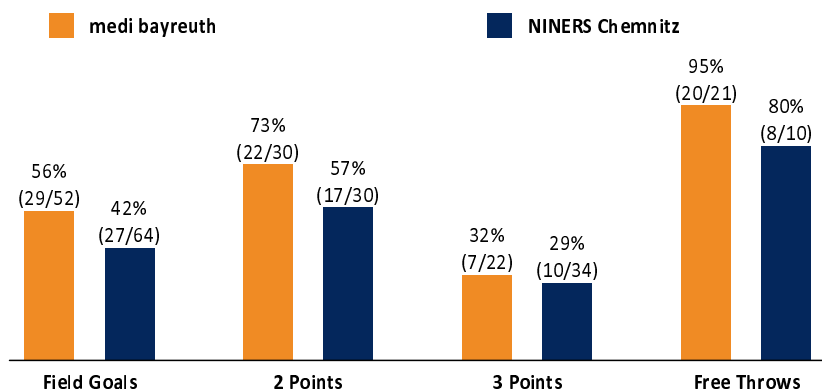

medi bayreuth

85 : 72

NINERS Chemnitz

Referee: BARTH Benjamin
Umpires: BITTNER Steve / BOHN Nicolai
Commissioner: WEGNER Ronny

Attendance: 0
Bayreuth, Oberfrankenhalle (3.300 Plätze), SO 21 MRZ 2021, 15:00, Game-ID: 25705

Scoreboard table showing Q1, Q2, Q3, Q4 scores for BAY and CHE.

BAY - medi bayreuth (Coach: KORNER Raoul)

Main player statistics table for medi bayreuth including columns for No., Name, Min, PTS, 2 Points, 3 Points, Field Goals, Free Throws, and various rebound/assist metrics.

CHE - NINERS Chemnitz (Coach: PASTORE Rodrigo)

Main player statistics table for NINERS Chemnitz including columns for No., Name, Min, PTS, 2 Points, 3 Points, Field Goals, Free Throws, and various rebound/assist metrics.

Summary table comparing BAY and CHE across various categories like Rebounds, Assists, Fouls, Turnovers, Steals, etc.

EASycREDIT-BBL.DE

Alle offiziellen Statistiken der easycrredit BBL, Daten, Rekorde uvm. gibt es auf easycrredit-BBL.de! News, Stats, Tabelle und Spielplan für unterwegs: Kostenlos für iOS und Android in der offiziellen Liga-App!

MAGENTA SPORT

Keinen Korb mehr verpassen - Alle Spiele der easycrredit BBL und des MagentaSport BBL Pokals LIVE und in HD! Das größte Basketball-Angebot Deutschlands zuhause und mobil! www.MagentaSport.de

LEGEND
Min Minutes Played
DNP Did Not Play
PTS Points
DR Defensive Rebounds
OR Offensive Rebounds
TR Total Rebounds
AS Assists
ST Steals
TO Turnovers
BS Blocked Shots
SB Shots Blocked
EFF Efficiency = ((PTS + TR + AS + ST + BS) - ((FGA - FGM) + (FTA - FTM) + TO))
PF Fouls
FD Fouls Drawn
+/- Plus-Minus-Rating
* Starters