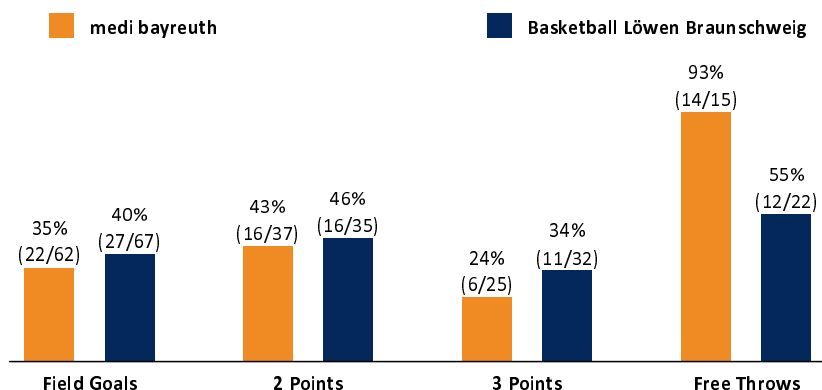

medi bayreuth

64 : 77

Basketball Löwen Braunschweig

Referee: RODRIGUEZ Toni (GER)
Umpires: KRAUSE Oliver / BITTNER Steve (GER)
Commissioner: KINDERVATER Max (GER)

Bayreuth, Oberfrankenhalle (3.300 Plätze), SA 24 APR 2021, 20:30, Game-ID: 25752

Scoreboard table showing Q1, Q2, Q3, Q4 scores for BAY and BRA.

BAY - medi bayreuth (Coach: KORNER Raoul)

Main player statistics table for medi bayreuth including columns for No., Name, Min, PTS, 2 Points, 3 Points, Field Goals, Free Throws, and various rebound/assist metrics.

BRA - Basketball Löwen Braunschweig (Coach: STROBL Pete)

Main player statistics table for Basketball Löwen Braunschweig including columns for No., Name, Min, PTS, 2 Points, 3 Points, Field Goals, Free Throws, and various rebound/assist metrics.

Summary comparison table between BAY and BRA for various statistics like Rebounds, Assists, Fouls, Turnovers, Steals, Points in the Paint, Second Chance Points, Fast Break Points, Biggest Lead, Biggest Scoring Run, Lead Changes, and Times Tied.

EASycREDIT-BBL.DE

Alle offiziellen Statistiken der easyCredit BBL, Daten, Rekorde uvm. gibt es auf easyCredit-BBL.de! News, Stats, Tabelle und Spielplan für unterwegs: Kostenfrei für iOS und Android in der offiziellen Liga-App!

MAGENTA SPORT

Keinen Korb mehr verpassen - Alle Spiele der easyCredit BBL und des MagentaSport BBL Pokals LIVE und in HD! Das größte Basketball-Angebot Deutschlands zuhause und mobil! www.MagentaSport.de

LEGEND: Min Minutes Played, DR Defensive Rebounds, AS Assists, BS Blocked Shots, PF Fouls, +/- Plus-Minus-Rating, DNP Did Not Play, OR Offensive Rebounds, ST Steals, SB Shots Blocked, FD Fouls Drawn, * Starters, PTS Points, TR Total Rebounds, TO Turnovers, EFF Efficiency = ((PTS + TR + AS + ST + BS) - ((FGA - FGM) + (FTA - FTM) + TO))