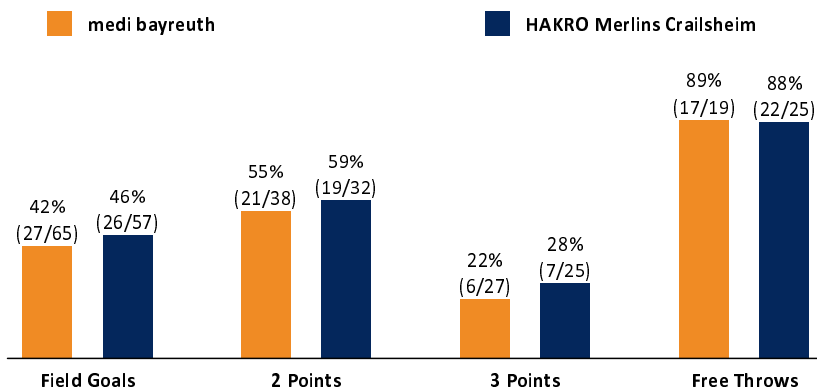

BAY	Rebounds OR/DR/TR	CRA
8 / 23 / 31		9 / 30 / 39
14	Assists	19
18	Fouls	22
22	Fouls Drawn	18
16	Turnovers	20
11	Steals	10
34	Points in the Paint	38
8	Second Chance Points	15
22	Fast Break Points	14
3 (50:47)	Biggest Lead	10 (0:10)
10-0 (10:10)	Biggest Scoring Run	10-0 (0:10)
	Lead Changes:	6
	Times Tied:	6