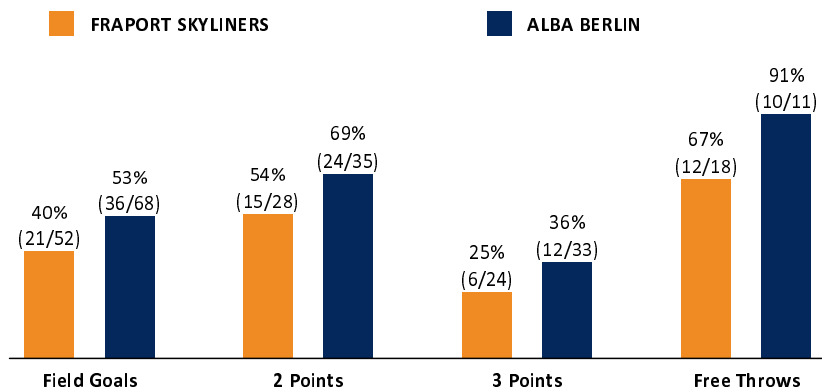

BER - ALBA BERLIN (Coach: GARCIA RENESES Alejandro)

No.	Name	Min	PTS	2 Points	3 Points	Field Goals	Free Throws	OR	DR	TR	AS	ST	TO	BS	SB	PF	FD	EFF	+/-	
*3	SIVA Peyton	22:04	14	1/1 (100%)	3/6 (50%)	4/7 (57%)	3/4 (75%)		1	1	5		4			2	4	12	18	
5	GIFFEY Niels	21:06	12	3/4 (75%)	1/3 (33%)	4/7 (57%)	3/3 (100%)		9	9	2	4				1	4	24	26	
*6	DELOW Malte	16:53	6	3/3 (100%)	0/3 (0%)	3/6 (50%)					5	2	1			3		9	8	
8	ERIKSSON Marcus	21:29	18	3/4 (75%)	4/9 (44%)	7/13 (54%)			2	2	2		1		1	2	1	15	6	
9	MATTISSECK Jonas	DNP																		
*10	SCHNEIDER Tim	17:43	4	2/3 (67%)	0/1 (0%)	2/4 (50%)		4	4	8	1		4	1		1	2	8	22	
19	OLINDE Louis	17:34	5	1/2 (50%)	1/4 (25%)	2/6 (33%)		2	3	5	3	2		1		3		12	22	
*20	FONTECCHIO Simone	16:03	9	3/4 (75%)	1/2 (50%)	4/6 (67%)		2	1	3	2		2			2		10	0	
21	KOUMADJE Christ	12:45	4	2/4 (50%)		2/4 (50%)		2	4	6			3	3		1	1	8	10	
*32	THIEMANN Johannes	14:34	8	2/2 (100%)		2/2 (100%)	4/4 (100%)	2	1	3		2				3	2	13	11	
33	GRANGER Jayson	19:34	10	2/5 (40%)	2/4 (50%)	4/9 (44%)			1	1	5	1	2			2	1	10	36	
43	SIKMA Luke	20:15	4	2/3 (67%)	0/1 (0%)	2/4 (50%)		1	2	3	4	2	2			1	1	9	11	
Team / Coach								1	2	3			1		1		2			
Totals			200:00	94	24/35 (69%)	12/33 (36%)	36/68 (53%)	10/11 (91%)	14	30	44	29	13	20	5	1	21	16	132	34

FRA	Rebounds OR/DR/TR	BER
6 / 17 / 23		14 / 30 / 44
20	Assists	29
17	Fouls	21
20	Fouls Drawn	16
23	Turnovers	20
9	Steals	13
26	Points in the Paint	40
5	Second Chance Points	9
12	Fast Break Points	17
0 (2:2)	Biggest Lead	34 (60:94)
6-0 (32:40)	Biggest Scoring Run	20-0 (56:86)
	Lead Changes:	0
	Times Tied:	2

EASycREDIT-BBL.DE

Alle offiziellen Statistiken der easyCredit BBL, Daten, Rekorde uvm. gibt es auf easyCredit-BBL.de! News, Stats, Tabelle und Spielplan für unterwegs: Kostenfrei für iOS und Android in der offiziellen Liga-App!

MAGENTA SPORT

Keinen Korb mehr verpassen - Alle Spiele der easyCredit BBL und des MagentaSport BBL Pokals LIVE und in HD! Das größte Basketball-Angebot Deutschlands zuhause und mobil! www.MagentaSport.de

LEGEND

Min Minutes Played   DR Defensive Rebounds   AS Assists   BS Blocked Shots   PF Fouls   +/- Plus-Minus-Rating
DNP Did Not Play   OR Offensive Rebounds   ST Steals   SB Shots Blocked   FD Fouls Drawn   * Starters
PTS Points   TR Total Rebounds   TO Turnovers   EFF Efficiency = ((PTS + TR + AS + ST + BS) - ((FGA - FGM) + (FTA - FTM) + TO))