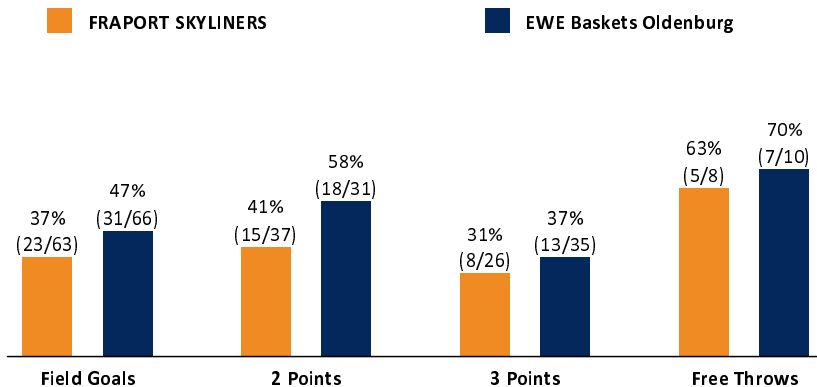

OLD - EWE Baskets Oldenburg (Coach: DRIJENCIC Mladen)

No.	Name	Min	PTS	2 Points	3 Points	Field Goals	Free Throws	OR	DR	TR	AS	ST	TO	BS	SB	PF	FD	EFF	+/-	
3	HOBBS Braydon	19:52	3		1/5 (20%)	1/5 (20%)		1	4	5	5	1					1	10	1	
4	HORNSBY Keith	17:10	12	4/8 (50%)	1/6 (17%)	5/14 (36%)	1/1 (100%)		3	3	2					3	3	8	8	
7	HERRERA Sebastian	22:58	14	4/7 (57%)	2/5 (40%)	6/12 (50%)						2		1	1	4		11	11	
*9	TADDA Karsten	16:29	6		2/3 (67%)	2/3 (67%)					3							8	16	
11	HOLLATZ Jacob	5:49	2	1/1 (100%)	0/1 (0%)	1/2 (50%)			1	1	2					1		4	8	
17	AGBAKOKO Norris	14:12	2	1/1 (100%)		1/1 (100%)		3	5	8	1		1	1		1		11	5	
21	GABRIC Tomislav	13:10	6	0/1 (0%)	2/3 (67%)	2/4 (50%)		1	2	3			1				1	6	9	
*23	PAULDING Rickey	20:26	14	6/9 (67%)	0/3 (0%)	6/12 (50%)	2/2 (100%)	2	2	2	1						2	11	13	
*24	MAHALBASIC Rasid	25:48	7	1/3 (33%)	1/2 (50%)	2/5 (40%)	2/4 (50%)	1	13	14	8	1	5			2	3	20	18	
*25	PRESSEY Phil	25:13	12	1/1 (100%)	3/5 (60%)	4/6 (67%)	1/2 (50%)	1	1	2	1	3	2			2	2	13	16	
*33	SCHWETHELM Philipp	18:53	4		1/2 (50%)	1/2 (50%)	1/1 (100%)	1		1	2		1			2	1	5	10	
Team / Coach								2	2	4						4				
Totals			200:00	82	18/31 (58%)	13/35 (37%)	31/66 (47%)	7/10 (70%)	10	33	43	25	7	10	2	1	15	13	111	23

FRA	Rebounds OR/DR/TR	OLD
8 / 24 / 32		10 / 33 / 43
16	Assists	25
13	Fouls	15
15	Fouls Drawn	13
12	Turnovers	10
4	Steals	7
30	Points in the Paint	30
5	Second Chance Points	7
4	Fast Break Points	7
2 (2:0)	Biggest Lead	23 (59:82)
7-0 (35:47)	Biggest Scoring Run	9-0 (2:9)
	Lead Changes:	1
	Times Tied:	0

EASycREDIT-BBL.DE

Alle offiziellen Statistiken der easyCredit BBL, Daten, Rekorde uvm. gibt es auf easycrredit-bbl.de! News, Stats, Tabelle und Spielplan für unterwegs: Kostenfrei für iOS und Android in der offiziellen Liga-App!

MAGENTA SPORT

Keinen Korb mehr verpassen - Alle Spiele der easyCredit BBL und des MagentaSport BBL Pokals LIVE und in HD! Das größte Basketball-Angebot Deutschlands zuhause und mobil! www.MagentaSport.de

LEGEND

Min Minutes Played   DR Defensive Rebounds   AS Assists   BS Blocked Shots   PF Fouls   +/- Plus-Minus-Rating
DNP Did Not Play   OR Offensive Rebounds   ST Steals   SB Shots Blocked   FD Fouls Drawn   * Starters
PTS Points   TR Total Rebounds   TO Turnovers   EFF Efficiency = ((PTS + TR + AS + ST + BS) - ((FGA - FGM) + (FTA - FTM) + TO))