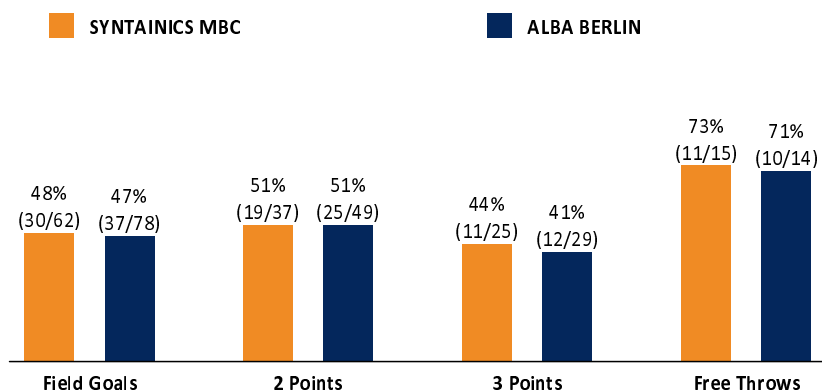

SYNTAINICS MBC

82 : 96

ALBA BERLIN

Referee: STRAUBE Carsten
Umpires: MUTAPCIC Armin / ARIK Tamer
Commissioner: GITZLER Jörg

Stadthalle Weißenfels (3.000 Plätze), SA 26 DEZ 2020, 18:00, Game-ID: 25563

Scoreboard table showing Q1, Q2, Q3, Q4 scores for MBC and BER.

MBC - SYNTAINICS MBC (Coach: POROPAT Silvano)

Main player statistics table for MBC - SYNTAINICS MBC including columns for No., Name, Min, PTS, 2 Points, 3 Points, Field Goals, Free Throws, OR, DR, TR, AS, ST, TO, BS, SB, PF, FD, EFF, +/-.

BER - ALBA BERLIN (Coach: GARCIA RENESES Alejandro)

Main player statistics table for BER - ALBA BERLIN including columns for No., Name, Min, PTS, 2 Points, 3 Points, Field Goals, Free Throws, OR, DR, TR, AS, ST, TO, BS, SB, PF, FD, EFF, +/-.

Summary statistics table comparing MBC and BER across various categories like Rebounds, Assists, Fouls, etc.

EASYCREDIT-BBL.DE

Alle offiziellen Statistiken der easyCredit BBL, Daten, Rekorde uvm. gibt es auf easyCredit-BBL.de! News, Stats, Tabelle und Spielplan für unterwegs: Kostenlos für iOS und Android in der offiziellen Liga-App!

MAGENTA SPORT

Keinen Korb mehr verpassen - Alle Spiele der easyCredit BBL und des MagentaSport BBL Pokals LIVE und in HD! Das größte Basketball-Angebot Deutschlands zuhause und mobil! www.MagentaSport.de

LEGEND: Min Minutes Played, DR Defensive Rebounds, AS Assists, BS Blocked Shots, PF Fouls, +/- Plus-Minus-Rating, DNP Did Not Play, OR Offensive Rebounds, ST Steals, SB Shots Blocked, FD Fouls Drawn, * Starters, PTS Points, TR Total Rebounds, TO Turnovers, EFF Efficiency = ((PTS + TR + AS + ST + BS) - ((FGA - FGM) + (FTA - FTM) + TO))