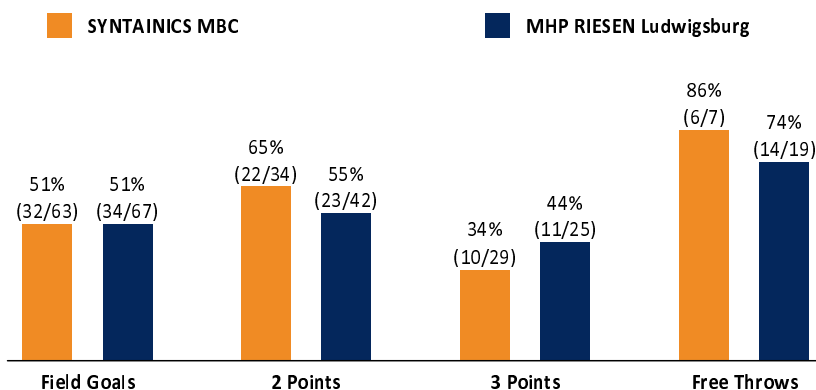

LUD - MHP RIESEN Ludwigsburg (Coach: PATRICK John)

No.	Name	Min	PTS	2 Points	3 Points	Field Goals	Free Throws	OR	DR	TR	AS	ST	TO	BS	SB	PF	FD	EFF	+/-	
*1	HULLS Jordan	33:59	13	1/2 (50%)	3/6 (50%)	4/8 (50%)	2/2 (100%)	1		1	5	1	3			3	4	13	11	
2	PATRICK Jacob	3:44	0													2		0	0	
*3	SMITH Jaleen	37:12	19	3/11 (27%)	4/6 (67%)	7/17 (41%)	1/1 (100%)	2	1	3	5	1	1			2	3	17	6	
5	BROWN JR. Barry	23:22	21	6/8 (75%)	1/4 (25%)	7/12 (58%)	6/10 (60%)		1	1	4					1	5	17	5	
6	PATRICK Johannes	0:22	0															0	2	
11	HERZOG Lukas	9:15	0		0/1 (0%)	0/1 (0%)			1	1			1					-1	1	
12	RADEBAUGH Jonah	6:06	0	0/1 (0%)	0/1 (0%)	0/2 (0%)			1	1								-1	10	
*13	POLAS BAROLO Yorman	34:05	14	2/4 (50%)	3/5 (60%)	5/9 (56%)	1/2 (50%)		6	6	4	3	1			2	5	21	4	
*18	WOHLFARTH-BOTTERMANN Jonas	11:36	2	1/2 (50%)		1/2 (50%)		1	2	3			3	1	1		2	2	9	
20	RODRIGUEZ Desi	13:31	14	5/6 (83%)	0/1 (0%)	5/7 (71%)	4/4 (100%)	3	3	6		2	1			3	3	19	10	
*21	DARDEN Tremmell	26:48	10	5/8 (63%)	0/1 (0%)	5/9 (56%)		1	5	6	1	1		2		2		16	7	
Team / Coach									2	2							2			
Totals			200:00	93	23/42 (55%)	11/25 (44%)	34/67 (51%)	14/19 (74%)	8	22	30	19	8	10	3	1	15	22	105	13

MBC	LUD
9 / 24 / 33	8 / 22 / 30
16	19
22	15
15	22
19	10
6	8
38	38
7	10
17	12
8 (20:12)	18 (38:56)
8-0 (49:58)	9-0 (20:21)
Lead Changes: 12	
Times Tied: 0	

EASYCREDIT-BBL.DE

Alle offiziellen Statistiken der easyCredit BBL, Daten, Rekorde uvm. gibt es auf easyCredit-BBL.de! News, Stats, Tabelle und Spielplan für unterwegs: Kostenfrei für iOS und Android in der offiziellen Liga-App!

MAGENTA SPORT

Keinen Korb mehr verpassen - Alle Spiele der easyCredit BBL und des MagentaSport BBL Pokals LIVE und in HD! Das größte Basketball-Angebot Deutschlands zuhause und mobil! www.MagentaSport.de

LEGEND
Min Minutes Played   DR Defensive Rebounds   AS Assists   BS Blocked Shots   PF Fouls   +/- Plus-Minus-Rating
DNP Did Not Play   OR Offensive Rebounds   ST Steals   SB Shots Blocked   FD Fouls Drawn   * Starters
PTS Points   TR Total Rebounds   TO Turnovers   EFF Efficiency = ((PTS + TR + AS + ST + BS) - ((FGA - FGM) + (FTA - FTM) + TO))