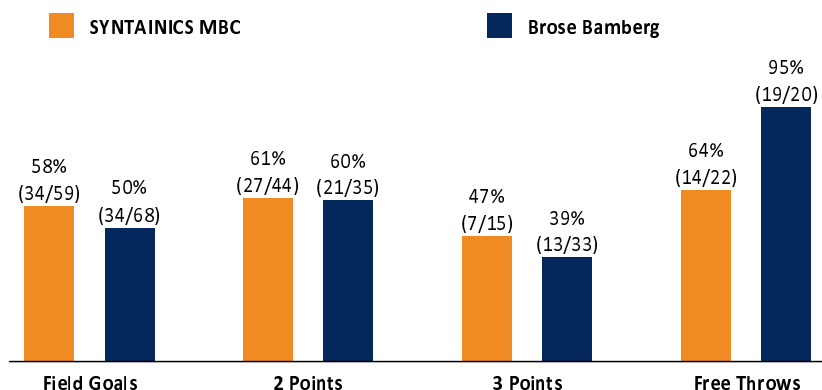

SYNTAINICS MBC

89 : 100

Brose Bamberg

Referee: KRAUSE Oliver
Umpires: STRAUBE Carsten / HODZIC Nermin
Commissioner: GITZLER Jörg

MBC, Stadthalle Weißenfels (3.000 Plätze), SA 20 MRZ 2021, 20:30, Game-ID: 25701

Scoreboard table showing Q1, Q2, Q3, Q4 scores for MBC and BAM.

MBC - SYNTAINICS MBC (Coach: POROPAT Silvano)

Main player statistics table for MBC - SYNTAINICS MBC including columns for No., Name, Min, PTS, 2 Points, 3 Points, Field Goals, Free Throws, OR, DR, TR, AS, ST, TO, BS, SB, PF, FD, EFF, +/-.

BAM - Brose Bamberg (Coach: ROJAKKERS Johan)

Main player statistics table for BAM - Brose Bamberg including columns for No., Name, Min, PTS, 2 Points, 3 Points, Field Goals, Free Throws, OR, DR, TR, AS, ST, TO, BS, SB, PF, FD, EFF, +/-.

Summary statistics table comparing MBC and BAM across various categories like Rebounds, Assists, Fouls, Turnovers, Steals, Points in the Paint, etc.

EASYCREDIT-BBL.DE

Alle offiziellen Statistiken der easyCredit BBL, Daten, Rekorde uvm. gibt es auf easyCredit-BBL.de! News, Stats, Tabelle und Spielplan für unterwegs: Kostenlos für iOS und Android in der offiziellen Liga-App!

MAGENTA SPORT

Keinen Korb mehr verpassen - Alle Spiele der easyCredit BBL und des MagentaSport BBL Pokals LIVE und in HD! Das größte Basketball-Angebot Deutschlands zuhause und mobil! www.MagentaSport.de

LEGEND: Min Minutes Played, DR Defensive Rebounds, AS Assists, BS Blocked Shots, PF Fouls, +/- Plus-Minus-Rating, DNP Did Not Play, OR Offensive Rebounds, ST Steals, SB Shots Blocked, FD Fouls Drawn, * Starters, PTS Points, TR Total Rebounds, TO Turnovers, EFF Efficiency = ((PTS + TR + AS + ST + BS) - ((FGA - FGM) + (FTA - FTM) + TO))