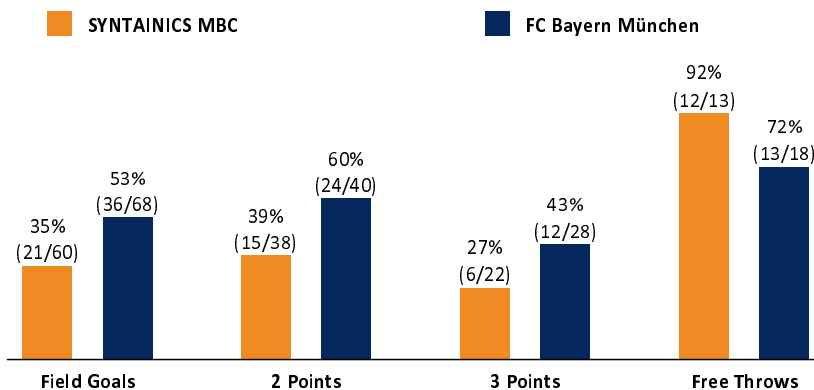

FCB - FC Bayern München (Coach: TRINCHIERI Andrea)

No.	Name	Min	PTS	2 Points	3 Points	Field Goals	Free Throws	OR	DR	TR	AS	ST	TO	BS	SB	PF	FD	EFF	+/-
*0	WEILER-BABB Nick	19:20	7	0/2 (0%)	2/6 (33%)	2/8 (25%)	1/2 (50%)	2		2	6	4					1	12	28
*5	BRAY TJ	21:02	19	1/2 (50%)	5/9 (56%)	6/11 (55%)	2/2 (100%)		4	4	4		1				1	21	16
7	KING Alex	12:43	5	1/1 (100%)	1/1 (100%)	2/2 (100%)		1	1	2						1		7	5
8	REYNOLDS Jalen	13:15	15	6/8 (75%)		6/8 (75%)	3/3 (100%)				1	1		1		2	3	16	15
*9	THOMAS Malcolm	9:52	7	3/4 (75%)	0/1 (0%)	3/5 (60%)	1/1 (100%)	1	3	4		2	1			3	2	10	13
12	FLACCADORI Diego	23:56	12	4/6 (67%)	1/2 (50%)	5/8 (63%)	1/2 (50%)		2	2	1	1	2			1	2	10	22
*15	AMAIZE Robin	16:55	3	1/3 (33%)	0/1 (0%)	1/4 (25%)	1/2 (50%)				1	1	1			4	1	0	24
*16	ZIPSER Paul	16:50	5	1/2 (50%)	1/4 (25%)	2/6 (33%)		1	4	5				1		2	3	7	24
31	SISKO Zan	21:21	7	1/2 (50%)	1/3 (33%)	2/5 (40%)	2/2 (100%)	1	2	3	10	2	5			2	1	14	16
44	GRANT Sasha	27:54	8	2/5 (40%)	1/1 (100%)	3/6 (50%)	1/2 (50%)		5	5		2	1		1	1	2	10	13
66	RUDAN Matej	16:52	9	4/5 (80%)		4/5 (80%)	1/2 (50%)	3	5	8	1		1	1		2	4	16	9
Team / Coach								2	3	5			2					3	
Totals		200:00	97	24/40 (60%)	12/28 (43%)	36/68 (53%)	13/18 (72%)	11	29	40	24	13	14	3	1	18	20	126	37

MBC	FCB
10 / 21 / 31	11 / 29 / 40
16	24
19	18
18	20
18	14
8	13
28	46
9	16
4	15
1 (3:2)	38 (51:89)
6-0 (60:91)	9-0 (3:11)
	Lead Changes: 2
	Times Tied: 0

EASycREDIT-BBL.DE

Alle offiziellen Statistiken der easycCredit BBL, Daten, Rekorde uvm. gibt es auf easycCredit-BBL.de! News, Stats, Tabelle und Spielplan für unterwegs: Kostenfrei für iOS und Android in der offiziellen Liga-App!

MAGENTA SPORT

Keinen Korb mehr verpassen - Alle Spiele der easycCredit BBL und des MagentaSport BBL Pokals LIVE und in HD! Das größte Basketball-Angebot Deutschlands zuhause und mobil! www.MagentaSport.de

LEGEND
Min Minutes Played   DR Defensive Rebounds   AS Assists   BS Blocked Shots   PF Fouls   +/- Plus-Minus-Rating
DNP Did Not Play   OR Offensive Rebounds   ST Steals   SB Shots Blocked   FD Fouls Drawn   * Starters
PTS Points   TR Total Rebounds   TO Turnovers   EFF Efficiency = ((PTS + TR + AS + ST + BS) - ((FGA - FGM) + (FTA - FTM) + TO))